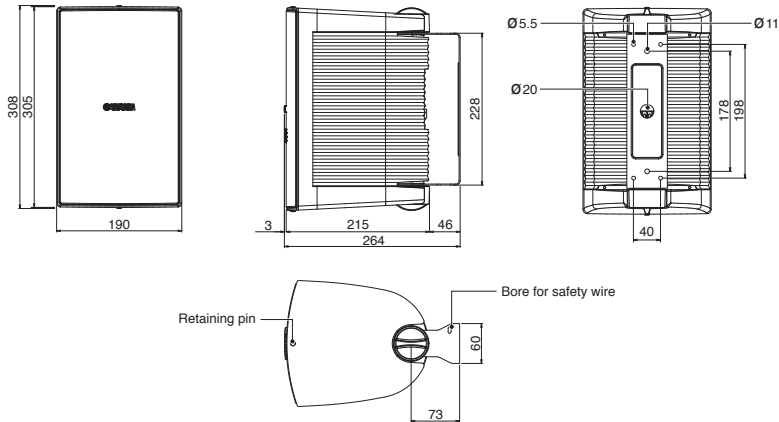

GENERAL SPECIFICATIONS

Model		VS6 / VS6W	VS4 / VS4W
Components	LF	6.5" (160mm) cone driver	4" (100mm) cone driver
	HF	1" (25mm) balanced dome tweeter	
Coverage Angle (H x V)		90° x 90°	110 x 110
Crossover Mode		Passive only	
Passive Crossover Frequency		15kHz	15kHz
Nominal Impedance		8Ω	
Power Rating ¹ (IEC, 100hours)	NOISE	25W	15W
	PGM	50W	30W
	MAX	100W	60W
Sensitivity (1W,1m)		90dB SPL	88dB SPL
Maximum SPL ² (Calculated, 1m)		110dB SPL (100W)	106dB SPL (60W)
Frequency Range (Full space) ³		80Hz - 20kHz	100Hz - 20kHz
Connectors		2 pairs of barrier strip (parallel-wired)	
Transformer Taps	70V	25W, 12.5W, 6.3W, 3.1W	15W, 7.5W, 3.8W, 1.9W
	100V	25W, 12.5W, 6.3W	15W, 7.5W, 3.8W
Overload Protection		Power limiting to protect the woofer	
Waterproof		IEC60529 IPX3 splash proof rating	
Enclosure	Shape	Rectangular	
	Type	Vented	
	Material	HIPS, 94-HB	
	Finish	VS6, VS4: Black VS6W, VS4W: White	
	Grill	Power coated perforated steel	
Suspension attachments		U-bracket (4 x ø5.5mm and 2 x ø11mm holes)	
Dimensions (Bracket is not included) (W x H x D in vertical cabinet orientation)		190 x 308 x 219 mm (7 1/2" x 12 1/8" x 8 5/8")	152 x 243 x 172 mm (6" x 9 9/16" x 6 3/4")
Net Weight (Bracket is not included, 1 piece)		2.8kg (6.2lbs)	1.9kg (4.2lbs)
Included accessories		U-bracket, Owner's Manual, Retaining knob, Terminal cover, Terminal cover screw, SPECIFICATIONS	
Packaging		Packaged in pair	

*1 IEC shaped pink noise with 6dB crest factor.

*2 Calculated based on power rating and sensitivity, exclusive of power compression.

*3 Free field 4π

DIMENSIONS

unit : mm

VS6 / VS6W

VS4 / VS4W