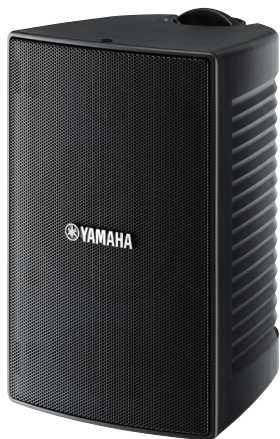

VS Series

Surface Mount Speaker

VS6

VS6W

VS4

VS4W

Outstanding sonic performance indoors or out, plus visual sophistication that will complement any décor.

- Compact surface mount speakers with superior sound quality and sleek, functional design.
- Series comprises two models: the VS6 (6.5" woofer) and VS4 (4" woofer) - both models feature a 1" balanced dome tweeter and are available in Black or White.
- Waterproof construction meeting the IEC60529 IPX3 rating requirements for outdoor usage.
- Internally mounted transformers allowing operation in 70V or 100V distributed sound systems.
- Dedicated, color-matched steel U-bracket enclosed for horizontal or vertical installation.
- Paintable enclosure and grill to match any decor.
- Overload protection circuit provided to protect speaker components.