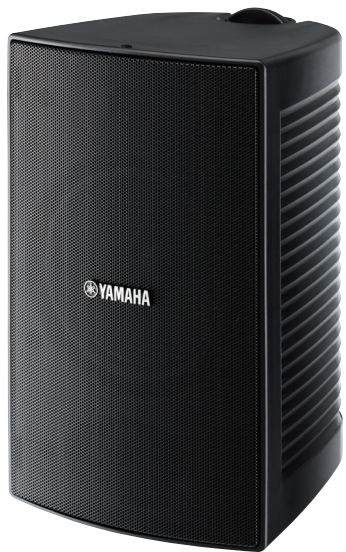

VS Series

Surface Mount Speaker

VS6

VS6W

VS4

VS4W

Outstanding sonic performance indoors or out, plus visual sophistication that will complement any décor.

- Compact surface mount speakers with superior sound quality and sleek, functional design.
- Series comprises two models: the VS6 (6.5" woofer) and VS4 (4" woofer) - both models feature a 1" balanced dome tweeter and are available in Black or White.
- Waterproof construction meeting the IEC60529 IPX3 rating requirements for outdoor usage.
- Internally mounted transformers allowing operation in 70V or 100V distributed sound systems.
- Dedicated, color-matched steel U-bracket enclosed for horizontal or vertical installation.
- Paintable enclosure and grill to match any decor.
- Overload protection circuit provided to protect speaker components.