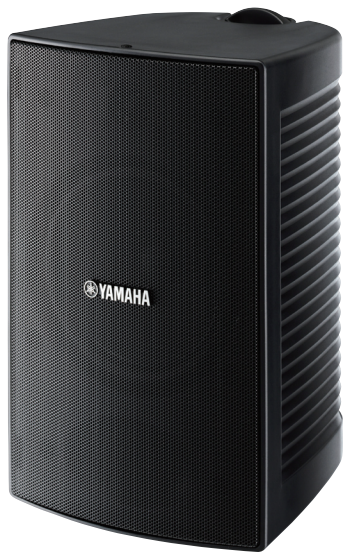

VS Series

Surface Mount Speaker

VS6

VS6W

VS4

VS4W

Outstanding sonic performance indoors or out, plus visual sophistication that will complement any décor.

- Compact surface mount speakers with superior sound quality and sleek, functional design.
- Series comprises two models: the VS6 (6.5" woofer) and VS4 (4" woofer) - both models feature a 1" balanced dome tweeter and are available in Black or White.
- Waterproof construction meeting the IEC60529 IPX3 rating requirements for outdoor usage.
- Internally mounted transformers allowing operation in 70V or 100V distributed sound systems.
- Dedicated, color-matched steel U-bracket enclosed for horizontal or vertical installation.
- Paintable enclosure and grill to match any decor.
- Overload protection circuit provided to protect speaker components.