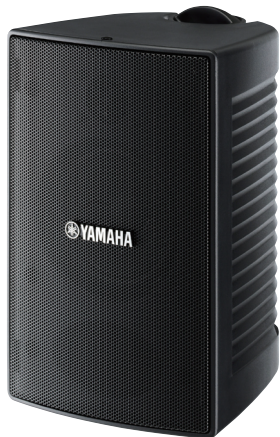

VS Series

Surface Mount Speaker

VS6

VS6W

VS4

VS4W

Outstanding sonic performance indoors or out, plus visual sophistication that will complement any décor.

- Compact surface mount speakers with superior sound quality and sleek, functional design.
- Series comprises two models: the VS6 (6.5" woofer) and VS4 (4" woofer) - both models feature a 1" balanced dome tweeter and are available in Black or White.
- Waterproof construction meeting the IEC60529 IPX3 rating requirements for outdoor usage.
- Internally mounted transformers allowing operation in 70V or 100V distributed sound systems.
- Dedicated, color-matched steel U-bracket enclosed for horizontal or vertical installation.
- Paintable enclosure and grill to match any decor.
- Overload protection circuit provided to protect speaker components.