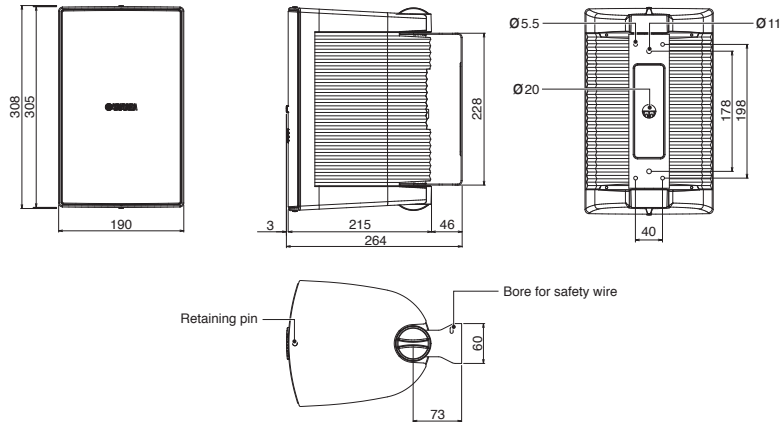

GENERAL SPECIFICATIONS

Model		VS6 / VS6W	VS4 / VS4W
Components	LF	6.5" (160mm) cone driver	4" (100mm) cone driver
	HF	1" (25mm) balanced dome tweeter	
Coverage Angle (H x V)		90° x 90°	110 x 110
Crossover Mode		Passive only	
Passive Crossover Frequency		15kHz	15kHz
Nominal Impedance		8Ω	
Power Rating ¹ (IEC, 100hours)	NOISE	25W	15W
	PGM	50W	30W
	MAX	100W	60W
Sensitivity (1W,1m)		90dB SPL	88dB SPL
Maximum SPL ² (Calculated, 1m)		110dB SPL (100W)	106dB SPL (60W)
Frequency Range (Full space) ³		80Hz - 20kHz	100Hz - 20kHz
Connectors		2 pairs of barrier strip (parallel-wired)	
Transformer Taps	70V	25W, 12.5W, 6.3W, 3.1W	15W, 7.5W, 3.8W, 1.9W
	100V	25W, 12.5W, 6.3W	15W, 7.5W, 3.8W
Overload Protection		Power limiting to protect the woofer	
Waterproof		IEC60529 IPX3 splash proof rating	
Enclosure	Shape	Rectangular	
	Type	Vented	
	Material	HIPS, 94-HB	
	Finish	VS6, VS4: Black VS6W, VS4W: White	
	Grill	Power coated perforated steel	
Suspension attachments		U-bracket (4 x ø5.5mm and 2 x ø11mm holes)	
Dimensions (Bracket is not included) (W x H x D in vertical cabinet orientation)		190 x 308 x 219 mm (7 1/2" x 12 1/8" x 8 5/8")	152 x 243 x 172 mm (6" x 9 9/16" x 6 3/4")
Net Weight (Bracket is not included, 1 piece)		2.8kg (6.2lbs)	1.9kg (4.2lbs)
Included accessories		U-bracket, Owner's Manual, Retaining knob, Terminal cover, Terminal cover screw, SPECIFICATIONS	
Packaging		Packaged in pair	

*1 IEC shaped pink noise with 6dB crest factor.

*2 Calculated based on power rating and sensitivity, exclusive of power compression.

*3 Free field 4π

DIMENSIONS

unit : mm

VS6 / VS6W

VS4 / VS4W