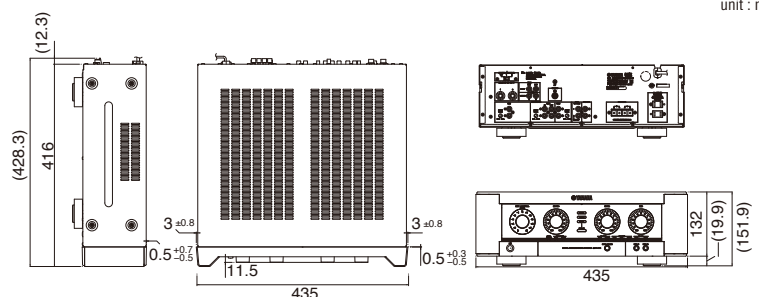

#### GENERAL SPECIFICATIONS

Model	KMA-1080	KMA-980
Maximum Output Power	200 W x 2 (8 ohms, 1 kHz, 10% THD)	150 W x 2 (8 ohms, 1 kHz, 10% THD)
Mic Inputs	3 (front); 2 (rear)	2 (front); 2 (rear)
Audio / Video Input Terminals	4 / 3	3 / 2
Speaker Terminals	2 sets	1 set
Pre Out Terminal	1	1
Echo Modes	3 (Normal/Wide/Spacious)	2 (Normal/Wide)
Howling Reduction Key	Slide switch	Slide switch
Total Harmonic Distortion (W x H x D)	0.1% (DVD etc. to sp out, 1 kHz, 80 W/8 ohms)	0.1% (DVD etc. to sp out, 1 kHz, 60 W/8 ohms)
Dimensions	435 x 150 x 416 mm	435 x 150 x 416 mm
Weight	11.3 kg	Weight 10.7 kg

#### DIMENSIONS (KMA-1080 / KMA-980)

unit : mm