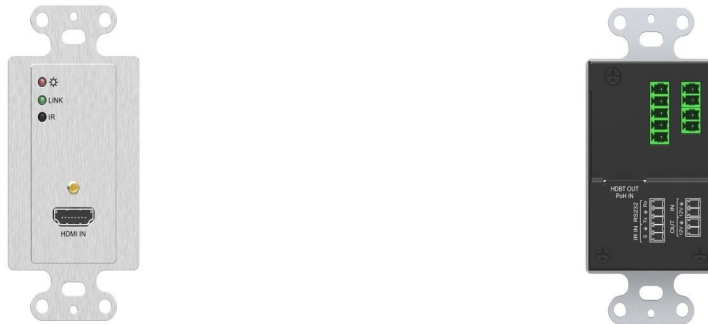

TPUH409T

TPUH409T is a U.S one-gang 4K HDMI transmitter. The decora wallplate supports HDMI 1.4, 4Kx2K/60Hz/4:2:0, and extends HDMI 4K signal up to 131ft/40m or 1080P signal up to 229ft/70m.

- Supports HDMI 1.4, 4Kx2K/60Hz/4:2:0.
- HDCP 2.2 compliant.
- Bandwidth up to 10.2Gbps.
- Max extension is up to 131ft/40m and 1080P up to 229ft/70m.
- IR and RS232 pass-through.
- Powered from receiver by POH.