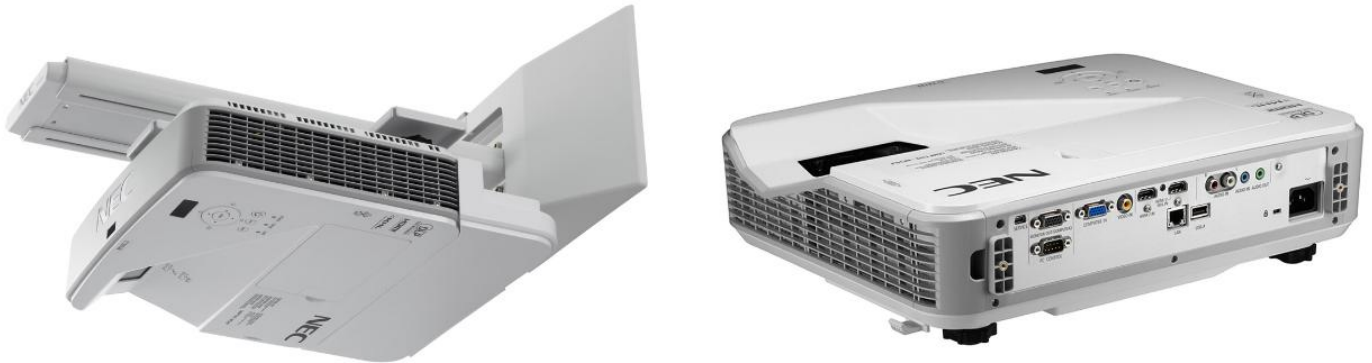

U321H

Professional Ultra-Short-Throw Projector

Datasheet

With 1080p resolution and 10.000:1 contrast, the U321H delivers perfect image quality for very detailed content as well as high quality movies including 3D content from Blu-Ray players, thanks to HDMI 3D support. This ultra-short throw projector releases space within small to medium sized classrooms and meeting rooms, projecting onto screen sizes between 85-100" without creating shadow or glare. Demanding applications in higher education such as design and engineering will appreciate the 1080p resolution for the high level of detail achieved. Interactivity can be added retrospectively to this model with a multi-pen and/or multi-touch option.

The U321H is particularly suited for classrooms and small to medium sized meeting rooms.

Benefits

Great picture quality – thanks to 1080p resolution and 10000:1 contrast.

Almost no shadow and glare – thanks to ultra-short throwing distance.

Možnost využití Multi-pen – s úplným promítáním pohybu na jakémkoliv povrchu.

Future proof connectivity – due to numerous analog and digital connection terminals including MHL support, network capability as well as optional wireless connectivity.

Wall-mount included – for quick and easy installation, compatible with height adjustable systems.

Cost effective replacement – of existing NEC UM Series installations to achieve higher resolutions without re-positioning of the existing wall-mount.