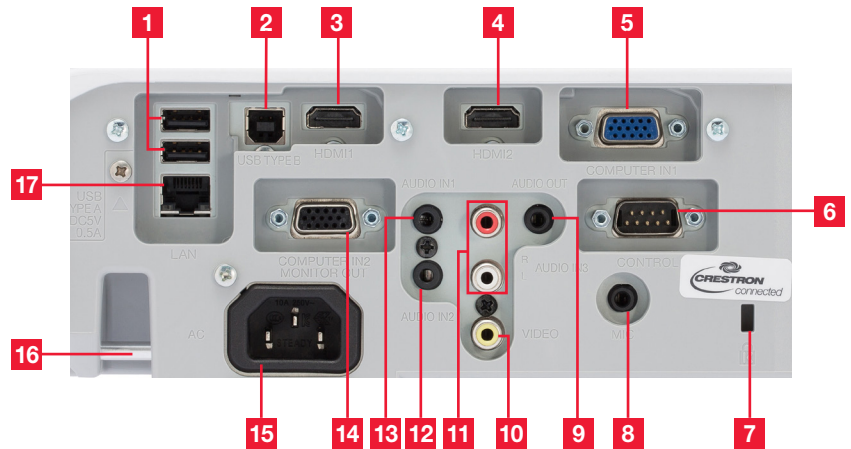

Front View

Top View

Left Profile

Right Profile

Input/Outputs

- | | | |
|----------------------|---------------------|-----------------------------------|
| 1. USB Type A x 2 | 7. Kensington Lock | 13. Audio in 1 |
| 2. USB Type B | 8. Microphone Input | 14. Computer in 2/
Monitor Out |
| 3. HDMI1 | 9. Audio Out | 15. AC |
| 4. HDMI2 | 10. Video | 16. Security Bar |
| 5. Computer in 1 | 11. Audio in 3 | 17. LAN |
| 6. Control (RS-232C) | 12. Audio in 2 | |