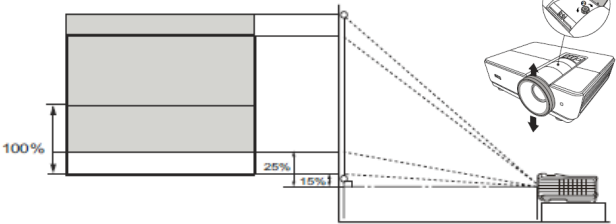

Enjoyment Matters

SX914 Digital Projector

Distance Chart

The screen aspect ratio is 16:9 and the projected picture is 16:9

Screen Size				Distance from screen (inch)			Vertical offset (inch)		
Diagonal Inch	mm	H inch	W inch	Min distance	Average	Max distance	Max offset 125%	Min offset 115%	Mid offset 120%
				Max zoom		Min zoom			
50	1270	30	40	60.7	79.2	97.6	3.7	2.2	2.9
60	1524	36	48	72.9	95.0	117.1	4.5	2.7	3.5
70	1178	42	56	85.1	110.9	136.6	5.2	3.1	4.2
80	2032	48	64	97.2	126.7	156.1	5.9	3.5	4.8
90	2286	54	72	109.4	142.5	175.6	6.7	4.1	5.4
100	2540	60	80	121.6	158.4	195.2	7.5	4.5	5.9
110	2794	66	88	133.8	174.2	214.7	8.3	4.9	6.6
120	3048	72	96	145.9	190.0	234.2	9.0	5.4	7.2
130	3302	78	104	158.1	205.9	253.7	9.7	5.8	7.7
140	3556	84	112	170.2	221.7	273.2	10.5	6.2	8.4
150	3810	90	120	182.4	237.6	292.8	11.2	6.7	9.0
160	4064	96	128	194.6	253.4	312.3	12.0	7.2	9.6
170	4318	102	136	206.7	269.2	331.8	12.7	7.6	10.1
180	4572	108	144	218.8	285.1	351.3	13.5	8.1	10.7
190	4826	114	152	231.0	300.9	370.8	14.2	8.5	11.4
200	5080	120	160	243.1	316.8	390.3	15.0	9.0	12.0
250	6350	150	200	304.0	395.9	487.9	18.7	11.2	15.0
300	7620	180	240	364.8	475.2	585.6	22.5	13.5	17.9

Shifting the Projection Lens

Ceiling Mount Chart

Ceiling Mount screw: M4 (Max L=25 mm; Min L = 20mm)

Units: inch

Dimensions

Units: inch

PEAK
CONFERENCE
www.PeakConference.com

BenQ
Enjoyment Matters