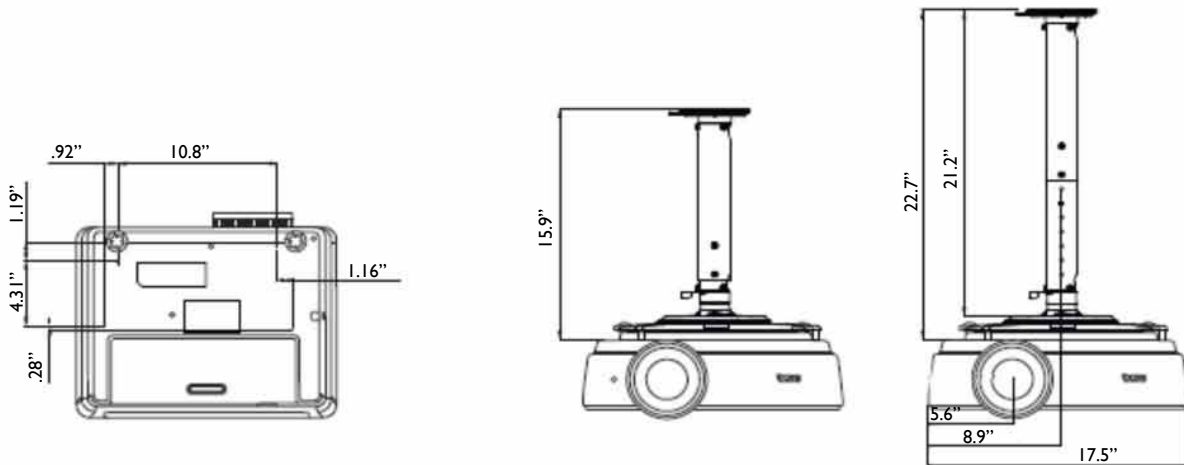

Enjoyment Matters

SX914 Digital Projector

Distance Chart

The screen aspect ratio is 16:9 and the projected picture is 16:9

Screen Size				Distance from screen (inch)			Vertical offset (inch)		
Diagonal Inch	mm	H inch	W inch	Min distance	Average	Max distance	Max offset 125%	Min offset 115%	Mid offset 120%
				Max zoom		Min zoom			
50	1270	30	40	60.7	79.2	97.6	3.7	2.2	2.9
60	1524	36	48	72.9	95.0	117.1	4.5	2.7	3.5
70	1178	42	56	85.1	110.9	136.6	5.2	3.1	4.2
80	2032	48	64	97.2	126.7	156.1	5.9	3.5	4.8
90	2286	54	72	109.4	142.5	175.6	6.7	4.1	5.4
100	2540	60	80	121.6	158.4	195.2	7.5	4.5	5.9
110	2794	66	88	133.8	174.2	214.7	8.3	4.9	6.6
120	3048	72	96	145.9	190.0	234.2	9.0	5.4	7.2
130	3302	78	104	158.1	205.9	253.7	9.7	5.8	7.7
140	3556	84	112	170.2	221.7	273.2	10.5	6.2	8.4
150	3810	90	120	182.4	237.6	292.8	11.2	6.7	9.0
160	4064	96	128	194.6	253.4	312.3	12.0	7.2	9.6
170	4318	102	136	206.7	269.2	331.8	12.7	7.6	10.1
180	4572	108	144	218.8	285.1	351.3	13.5	8.1	10.7
190	4826	114	152	231.0	300.9	370.8	14.2	8.5	11.4
200	5080	120	160	243.1	316.8	390.3	15.0	9.0	12.0
250	6350	150	200	304.0	395.9	487.9	18.7	11.2	15.0
300	7620	180	240	364.8	475.2	585.6	22.5	13.5	17.9

Shifting the Projection Lens

Ceiling Mount Chart

Ceiling Mount screw: M4 (Max L=25 mm; Min L = 20mm)

Units: inch

Dimensions

Units: inch

PEAK
CONFERENCE
www.PeakConference.com

BenQ
Enjoyment Matters