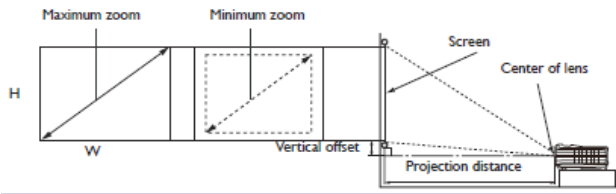

Enjoyment Matters

SX914 Digital Projector

Distance Chart

The screen aspect ratio is 16:9 and the projected picture is 16:9

Screen Size				Distance from screen (inch)			Vertical offset (inch)		
Diagonal Inch	mm	H inch	W inch	Min distance	Average	Max distance	Max offset 125%	Min offset 115%	Mid offset 120%
				Max zoom		Min zoom			
50	1270	30	40	60.7	79.2	97.6	3.7	2.2	2.9
60	1524	36	48	72.9	95.0	117.1	4.5	2.7	3.5
70	1178	42	56	85.1	110.9	136.6	5.2	3.1	4.2
80	2032	48	64	97.2	126.7	156.1	5.9	3.5	4.8
90	2286	54	72	109.4	142.5	175.6	6.7	4.1	5.4
100	2540	60	80	121.6	158.4	195.2	7.5	4.5	5.9
110	2794	66	88	133.8	174.2	214.7	8.3	4.9	6.6
120	3048	72	96	145.9	190.0	234.2	9.0	5.4	7.2
130	3302	78	104	158.1	205.9	253.7	9.7	5.8	7.7
140	3556	84	112	170.2	221.7	273.2	10.5	6.2	8.4
150	3810	90	120	182.4	237.6	292.8	11.2	6.7	9.0
160	4064	96	128	194.6	253.4	312.3	12.0	7.2	9.6
170	4318	102	136	206.7	269.2	331.8	12.7	7.6	10.1
180	4572	108	144	218.8	285.1	351.3	13.5	8.1	10.7
190	4826	114	152	231.0	300.9	370.8	14.2	8.5	11.4
200	5080	120	160	243.1	316.8	390.3	15.0	9.0	12.0
250	6350	150	200	304.0	395.9	487.9	18.7	11.2	15.0
300	7620	180	240	364.8	475.2	585.6	22.5	13.5	17.9