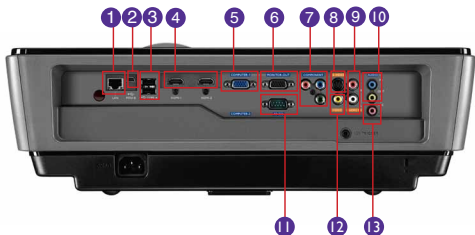

Input and Output Terminals

- | | |
|-----------------------------|------------------------------|
| 1 LAN | 7 Component Video in |
| 2 USB (Type Mini B) | 8 S-Video In (Mini DIN 4pin) |
| 3 USB (Type A) | 9 Audio In L & R (RCA) |
| 4 HDMI x 2 | 10 Audio in/Out (Mini Jack) |
| 5 Computer in (D-sub 15pin) | 11 RS232 (DB-9pin) |
| 6 Monitor Out (D-sub 15pin) | 12 Composite Video in (RCA) |
| | 13 Mic |