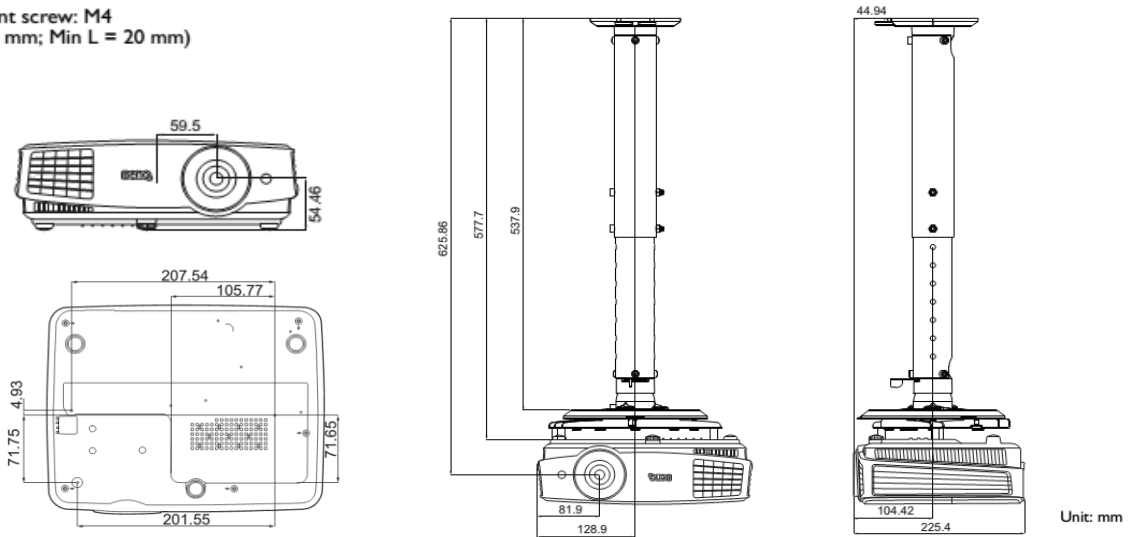

*Lamp life results will vary depending on environmental conditions and usage. Actual product's features and specifications are subject to change without notice.

MW526 Digital Projector

Distance Chart

The screen aspect ratio is 16:10 and the projected picture is in a 16:10 aspect ratio

Screen size				Projection distance (mm)		
Diagonal	W	H (mm)	Min distance (max. zoom)	Average	Max distance (min. zoom)	
Inch	mm	(mm)				
40	1016	862	1290	1355	1419	
50	1270	1077	1613	1694	1774	
60	1524	1292	1935	2032	2129	
70	1778	1508	2258	2371	2484	
80	2032	1723	2581	2710	2839	
90	2286	1939	2903	3048	3194	
100	2540	2154	3226	3387	3548	
110	2794	2369	3548	3726	3903	
120	3048	2585	3871	4065	4258	
130	3302	2800	4194	4403	4613	
140	3556	3015	4516	4742	4968	
150	3810	3231	4839	5081	5323	
160	4064	3446	5161	5419	5677	
170	4318	3662	5484	5758	6032	
180	4572	3877	5806	6097	6387	
190	4826	4092	6129	6435	6742	
200	5080	4308	6452	6774	7097	
250	6350	5385	8065	8468	8871	
300	7620	6462	9677	10161	10645	

Wall mount/Ceiling mount Chart

Ceiling Mount screw: M4
(Max L = 25 mm; Min L = 20 mm)

Dimension