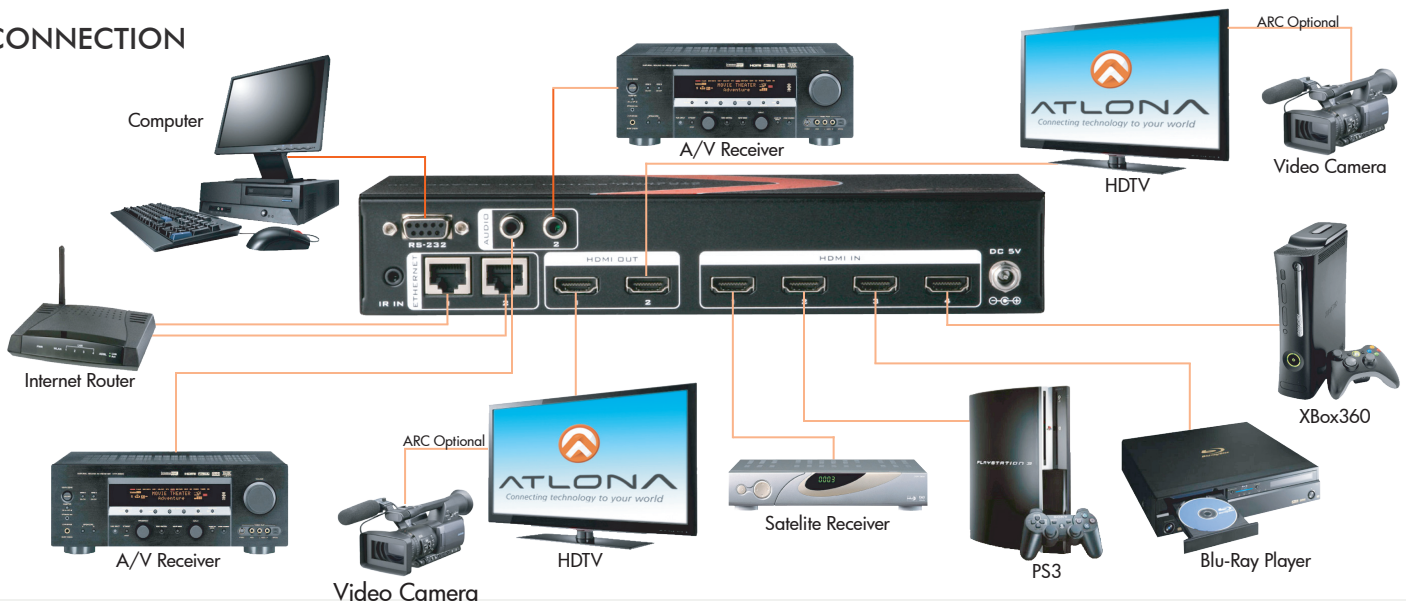

CONNECTION

Atlona Professional products are designed and engineered for professional installers and integrators

atlona.com