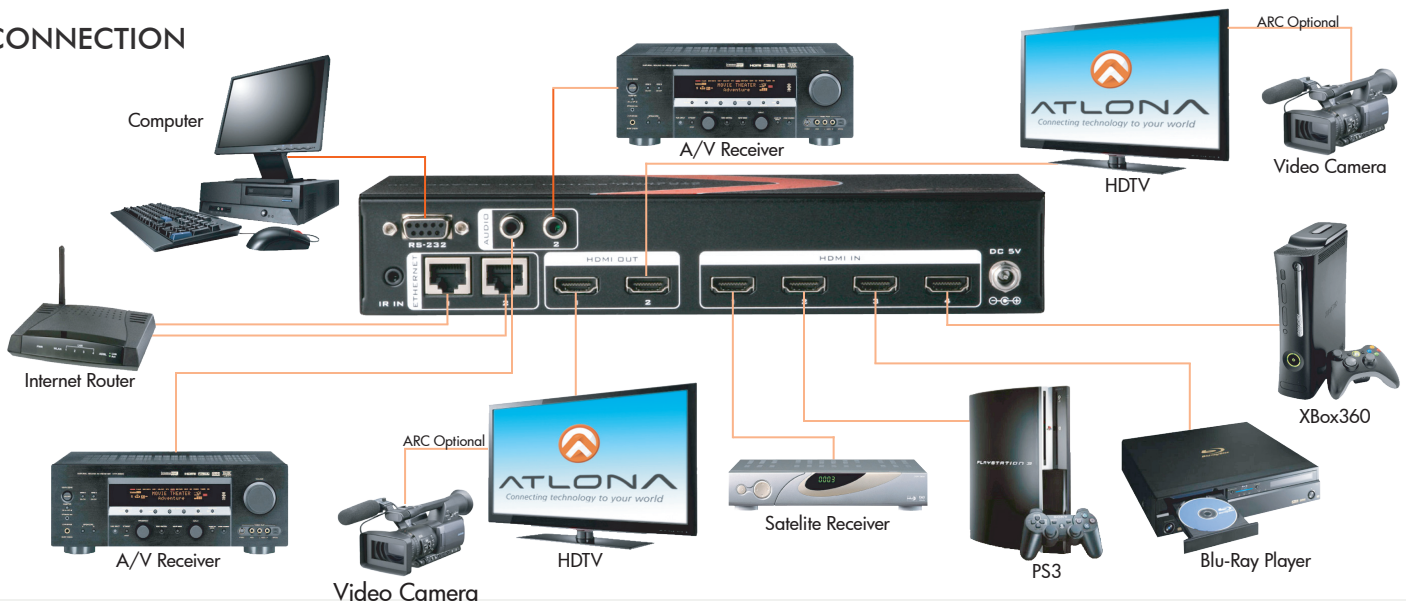

Model: AT-HD4-V42

ATLONA HDMI High Speed
4 input/2 output Switcher

OVERVIEW

The Atlona HDMI 4 by 2 Switcher is wonderful for watching media on multiple displays without the need to move devices. Great for home theatres with two mirrored video outputs, such as: flat panel display and video movie projector. The Atlona switcher supports two HDMI 100Mbps Ethernet ports for HDMI Ethernet Channel (HEC) and two Audio Return Channels, reducing the amount of wires necessary for compatible systems. This AT-HD4-V42 gives you high digital performance connection, between four sources and two video displays, without signal loss.

FEATURES

- Four HDMI inputs and two HDMI outputs
- Allows for two bi-directional HDMI Ethernet Channel pass through
- HDMI Audio Return Channel capable
- Supports HDCP
- Supports Deep colors up to 36-bit colors at 1080p 60Hz
- Supports Dolby TrueHD and DTS-HD Master Audio pass through ability when using an HDMI cable
- Digital audio de-embedding through the S/PDIF outputs

PACKAGE CONTENTS

- HDMI 4 by 2 switcher
- 5v DC power supply adaptor
- IR receiver module
- Remote control
- User Manual

CONNECTION

Atlona Professional products are designed and engineered for professional installers and integrators