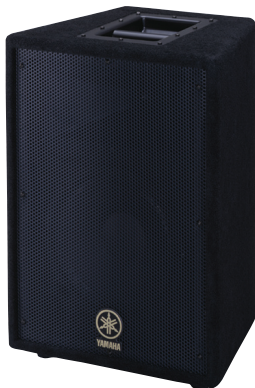

A10

Powerful Sound Output with Outstanding Clarity

From solo entertainers to touring bands, jazz clubs to houses of worship, for any situation that needs a quality sound system, Yamaha's A Series speakers are worth a good look and listen. In addition to sounding superb and being capable of handling serious power, these speakers are light, compact and easily manageable when the system needs to be moved or reconfigured. They feature durable metal handles that will withstand nightly transportation, and are pole-mountable for optimum positioning in any room.

Robust carpet covering and metal grilles are pluses, too, minimizing damage while looking downright handsome. But, of course, practicality isn't the only issue.

You want great sound, too. The A Series speakers feature optimally matched high-power woofers, compression drivers, and constant-directivity horns that deliver your sound to every corner of the room with every subtle nuance intact. There's also a range of five models to choose from, so you can create the system that is perfect for your touring or installation needs. One possible system is shown in the example below: a pair of A15 and A15W's for the house and a pair of A12M's on the floor or wherever you need them to hear precisely what you're playing or singing.

*Some models may not be available in all areas.