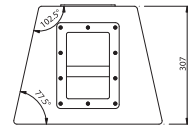

## GENERAL SPECIFICATIONS

Model	A15	A12	A10	A12M	A15W
Type	2-way bass reflex				
Frequency range (-10dB)	65Hz-20kHz	65Hz-20kHz	65Hz-20kHz	65Hz-20kHz	50Hz-200Hz
Nominal coverage	90H x 40V				
Nominal Impedance	8Ω	8Ω	8Ω	8Ω	8Ω
Power rating	NOISE*	150W	125W	150W	250W
	PGM	400W	300W	300W	500W
	MAX	800W	600W	500W	1000W
Sensitivity (1w, 1m)	98dB SPL	97dB SPL	98dB SPL	97dB SPL	97dB SPL
Component	LF	12" cone	10" cone	12" cone	15" cone
	HF	1" VC, Horn-TW	1" VC, Horn-TW	1" VC, Horn-TW	1" VC, Horn-TW
Connectors	Speakon x 1, Phone x 1	Speakon x 1, Phone x 1	Speakon x 1, Phone x 1	Speakon x 1, Phone x 1	Speakon x 2, Phone x 2
Pole mount socket	35 mm	35 mm	35 mm	35 mm	35 mm
Dimension (W x H x D)	470 x 665 x 375 (18-1/2" x 26-3/16" x 14-13/16")	405 x 575 x 323 (15-7/8" x 22-5/8" x 12-3/4")	385 x 535 x 307 (15-3/16" x 21-1/16" x 12-1/16")	575 x 405 x 323 (22-5/8" x 15-7/8" x 12-3/4")	485 x 622 x 485 (19-1/8" x 24-1/2" x 19-1/8")
Weight	21.3Kg (46.9 lbs.)	16Kg (35.3 lbs.)	14.4Kg (31.7 lbs.)	15.6Kg (34.4 lbs.)	20.9Kg (46.1 lbs.)

## DIMENSIONS

unit : mm

A15

A12

A10

A12M

A15W