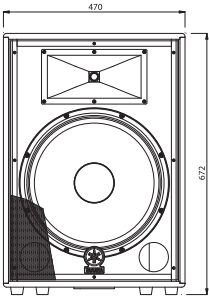

## GENERAL SPECIFICATIONS

Model	A15	A12	A10	A12M	A15W
Type	2-way bass reflex				
Frequency range (-10dB)	65Hz-20kHz	65Hz-20kHz	65Hz-20kHz	65Hz-20kHz	50Hz-200Hz
Nominal coverage	90H x 40V				
Nominal Impedance	8Ω	8Ω	8Ω	8Ω	8Ω
Power rating	NOISE*	150W	125W	150W	250W
	PGM	400W	300W	300W	500W
	MAX	800W	600W	500W	1000W
Sensitivity (1w, 1m)	98dB SPL	97dB SPL	98dB SPL	97dB SPL	97dB SPL
Component	LF	12" cone	10" cone	12" cone	15" cone
	HF	1" VC, Horn-TW	1" VC, Horn-TW	1" VC, Horn-TW	1" VC, Horn-TW
Connectors	Speakon x 1, Phone x 1	Speakon x 1, Phone x 1	Speakon x 1, Phone x 1	Speakon x 1, Phone x 1	Speakon x 2, Phone x 2
Pole mount socket	35 mm	35 mm	35 mm	35 mm	35 mm
Dimension (W x H x D)	470 x 665 x 375 (18-1/2" x 26-3/16" x 14-13/16")	405 x 575 x 323 (15-7/8" x 22-5/8" x 12-3/4")	385 x 535 x 307 (15-3/16" x 21-1/16" x 12-1/16")	575 x 405 x 323 (22-5/8" x 15-7/8" x 12-3/4")	485 x 622 x 485 (19-1/8" x 24-1/2" x 19-1/8")
Weight	21.3Kg (46.9 lbs.)	16Kg (35.3 lbs.)	14.4Kg (31.7 lbs.)	15.6Kg (34.4 lbs.)	20.9Kg (46.1 lbs.)

## DIMENSIONS

unit : mm

A15

A12

A10

A12M

A15W