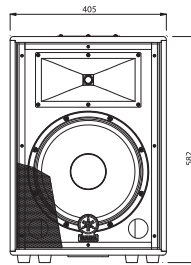

## GENERAL SPECIFICATIONS

Model	A15	A12	A10	A12M	A15W
Type	2-way bass reflex				
Frequency range (-10dB)	65Hz-20kHz	65Hz-20kHz	65Hz-20kHz	65Hz-20kHz	50Hz-200Hz
Nominal coverage	90H x 40V				
Nominal Impedance	8Ω	8Ω	8Ω	8Ω	8Ω
Power rating	NOISE*	150W	125W	150W	250W
	PGM	400W	300W	300W	500W
	MAX	800W	600W	500W	1000W
Sensitivity (1w, 1m)	98dB SPL	97dB SPL	98dB SPL	97dB SPL	97dB SPL
Component	LF	12" cone	10" cone	12" cone	15" cone
	HF	1" VC, Horn-TW	1" VC, Horn-TW	1" VC, Horn-TW	1" VC, Horn-TW
Connectors	Speakon x 1, Phone x 1	Speakon x 1, Phone x 1	Speakon x 1, Phone x 1	Speakon x 1, Phone x 1	Speakon x 2, Phone x 2
Pole mount socket	35 mm	35 mm	35 mm	35 mm	35 mm
Dimension (W x H x D)	470 x 665 x 375 (18-1/2" x 26-3/16" x 14-13/16")	405 x 575 x 323 (15-7/8" x 22-5/8" x 12-3/4")	385 x 535 x 307 (15-3/16" x 21-1/16" x 12-1/16")	575 x 405 x 323 (22-5/8" x 15-7/8" x 12-3/4")	485 x 622 x 485 (19-1/8" x 24-1/2" x 19-1/8")
Weight	21.3Kg (46.9 lbs.)	16Kg (35.3 lbs.)	14.4Kg (31.7 lbs.)	15.6Kg (34.4 lbs.)	20.9Kg (46.1 lbs.)

## DIMENSIONS

unit : mm

A15

A12

A10

A12M

A15W