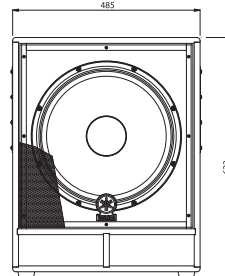

## GENERAL SPECIFICATIONS

Model	A15	A12	A10	A12M	A15W
Type	2-way bass reflex				
Frequency range (-10dB)	65Hz-20kHz	65Hz-20kHz	65Hz-20kHz	65Hz-20kHz	50Hz-200Hz
Nominal coverage	90H x 40V				
Nominal Impedance	8Ω	8Ω	8Ω	8Ω	8Ω
Power rating	NOISE*	150W	125W	150W	250W
	PGM	400W	300W	300W	500W
	MAX	800W	600W	500W	1000W
Sensitivity (1w, 1m)	98dB SPL	97dB SPL	98dB SPL	97dB SPL	97dB SPL
Component	LF	12" cone	10" cone	12" cone	15" cone
	HF	1" VC, Horn-TW	1" VC, Horn-TW	1" VC, Horn-TW	1" VC, Horn-TW
Connectors	Speakon x 1, Phone x 1	Speakon x 1, Phone x 1	Speakon x 1, Phone x 1	Speakon x 1, Phone x 1	Speakon x 2, Phone x 2
Pole mount socket	35 mm	35 mm	35 mm	35 mm	35 mm
Dimension (W x H x D)	470 x 665 x 375 (18-1/2" x 26-3/16" x 14-13/16")	405 x 575 x 323 (15-7/8" x 22-5/8" x 12-3/4")	385 x 535 x 307 (15-3/16" x 21-1/16" x 12-1/16")	575 x 405 x 323 (22-5/8" x 15-7/8" x 12-3/4")	485 x 622 x 485 (19-1/8" x 24-1/2" x 19-1/8")
Weight	21.3Kg (46.9 lbs.)	16Kg (35.3 lbs.)	14.4Kg (31.7 lbs.)	15.6Kg (34.4 lbs.)	20.9Kg (46.1 lbs.)

## DIMENSIONS

unit : mm

A15

A12

A10

A12M

A15W