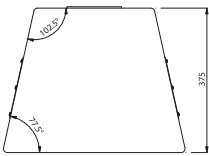

## GENERAL SPECIFICATIONS

Model	A15	A12	A10	A12M	A15W
Type	2-way bass reflex				
Frequency range (-10dB)	65Hz-20kHz	65Hz-20kHz	65Hz-20kHz	65Hz-20kHz	50Hz-200Hz
Nominal coverage	90H x 40V				
Nominal Impedance	8Ω	8Ω	8Ω	8Ω	8Ω
Power rating	NOISE*	150W	125W	150W	250W
	PGM	400W	300W	300W	500W
	MAX	800W	600W	500W	1000W
Sensitivity (1w, 1m)	98dB SPL	97dB SPL	98dB SPL	97dB SPL	97dB SPL
Component	LF	12" cone	10" cone	12" cone	15" cone
	HF	1" VC, Horn-TW	1" VC, Horn-TW	1" VC, Horn-TW	1" VC, Horn-TW
Connectors	Speakon x 1, Phone x 1	Speakon x 1, Phone x 1	Speakon x 1, Phone x 1	Speakon x 1, Phone x 1	Speakon x 2, Phone x 2
Pole mount socket	35 mm	35 mm	35 mm	35 mm	35 mm
Dimension (W x H x D)	470 x 665 x 375 (18-1/2" x 26-3/16" x 14-13/16")	405 x 575 x 323 (15-7/8" x 22-5/8" x 12-3/4")	385 x 535 x 307 (15-3/16" x 21-1/16" x 12-1/16")	575 x 405 x 323 (22-5/8" x 15-7/8" x 12-3/4")	485 x 622 x 485 (19-1/8" x 24-1/2" x 19-1/8")
Weight	21.3Kg (46.9 lbs.)	16Kg (35.3 lbs.)	14.4Kg (31.7 lbs.)	15.6Kg (34.4 lbs.)	20.9Kg (46.1 lbs.)

## DIMENSIONS

unit : mm

A15

A12

A10

A12M

A15W