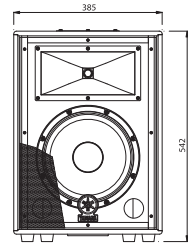

## GENERAL SPECIFICATIONS

Model	A15	A12	A10	A12M	A15W
Type	2-way bass reflex				
Frequency range (-10dB)	65Hz-20kHz	65Hz-20kHz	65Hz-20kHz	65Hz-20kHz	50Hz-200Hz
Nominal coverage	90H x 40V				
Nominal Impedance	8Ω	8Ω	8Ω	8Ω	8Ω
Power rating	NOISE*	150W	125W	150W	250W
	PGM	400W	300W	300W	500W
	MAX	800W	600W	500W	1000W
Sensitivity (1w, 1m)	98dB SPL	97dB SPL	98dB SPL	97dB SPL	97dB SPL
Component	LF	12" cone	10" cone	12" cone	15" cone
	HF	1" VC, Horn-TW	1" VC, Horn-TW	1" VC, Horn-TW	1" VC, Horn-TW
Connectors	Speakon x 1, Phone x 1	Speakon x 1, Phone x 1	Speakon x 1, Phone x 1	Speakon x 1, Phone x 1	Speakon x 2, Phone x 2
Pole mount socket	35 mm	35 mm	35 mm	35 mm	35 mm
Dimension (W x H x D)	470 x 665 x 375 (18-1/2" x 26-3/16" x 14-13/16")	405 x 575 x 323 (15-7/8" x 22-5/8" x 12-3/4")	385 x 535 x 307 (15-3/16" x 21-1/16" x 12-1/16")	575 x 405 x 323 (22-5/8" x 15-7/8" x 12-3/4")	485 x 622 x 485 (19-1/8" x 24-1/2" x 19-1/8")
Weight	21.3Kg (46.9 lbs.)	16Kg (35.3 lbs.)	14.4Kg (31.7 lbs.)	15.6Kg (34.4 lbs.)	20.9Kg (46.1 lbs.)

## DIMENSIONS

unit : mm

A15

A12

A10

A12M

A15W