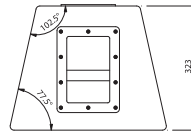

## GENERAL SPECIFICATIONS

Model	A15	A12	A10	A12M	A15W
Type	2-way bass reflex				
Frequency range (-10dB)	65Hz-20kHz	65Hz-20kHz	65Hz-20kHz	65Hz-20kHz	50Hz-200Hz
Nominal coverage	90H x 40V				
Nominal Impedance	8Ω	8Ω	8Ω	8Ω	8Ω
Power rating	NOISE*	150W	125W	150W	250W
	PGM	400W	300W	300W	500W
	MAX	800W	600W	500W	1000W
Sensitivity (1w, 1m)	98dB SPL	97dB SPL	98dB SPL	97dB SPL	97dB SPL
Component	LF	12" cone	10" cone	12" cone	15" cone
	HF	1" VC, Horn-TW	1" VC, Horn-TW	1" VC, Horn-TW	1" VC, Horn-TW
Connectors	Speakon x 1, Phone x 1	Speakon x 1, Phone x 1	Speakon x 1, Phone x 1	Speakon x 1, Phone x 1	Speakon x 2, Phone x 2
Pole mount socket	35 mm	35 mm	35 mm	35 mm	35 mm
Dimension (W x H x D)	470 x 665 x 375 (18-1/2" x 26-3/16" x 14-13/16")	405 x 575 x 323 (15-7/8" x 22-5/8" x 12-3/4")	385 x 535 x 307 (15-3/16" x 21-1/16" x 12-1/16")	575 x 405 x 323 (22-5/8" x 15-7/8" x 12-3/4")	485 x 622 x 485 (19-1/8" x 24-1/2" x 19-1/8")
Weight	21.3Kg (46.9 lbs.)	16Kg (35.3 lbs.)	14.4Kg (31.7 lbs.)	15.6Kg (34.4 lbs.)	20.9Kg (46.1 lbs.)

## DIMENSIONS

unit : mm

A15

A12

A10

A12M

A15W