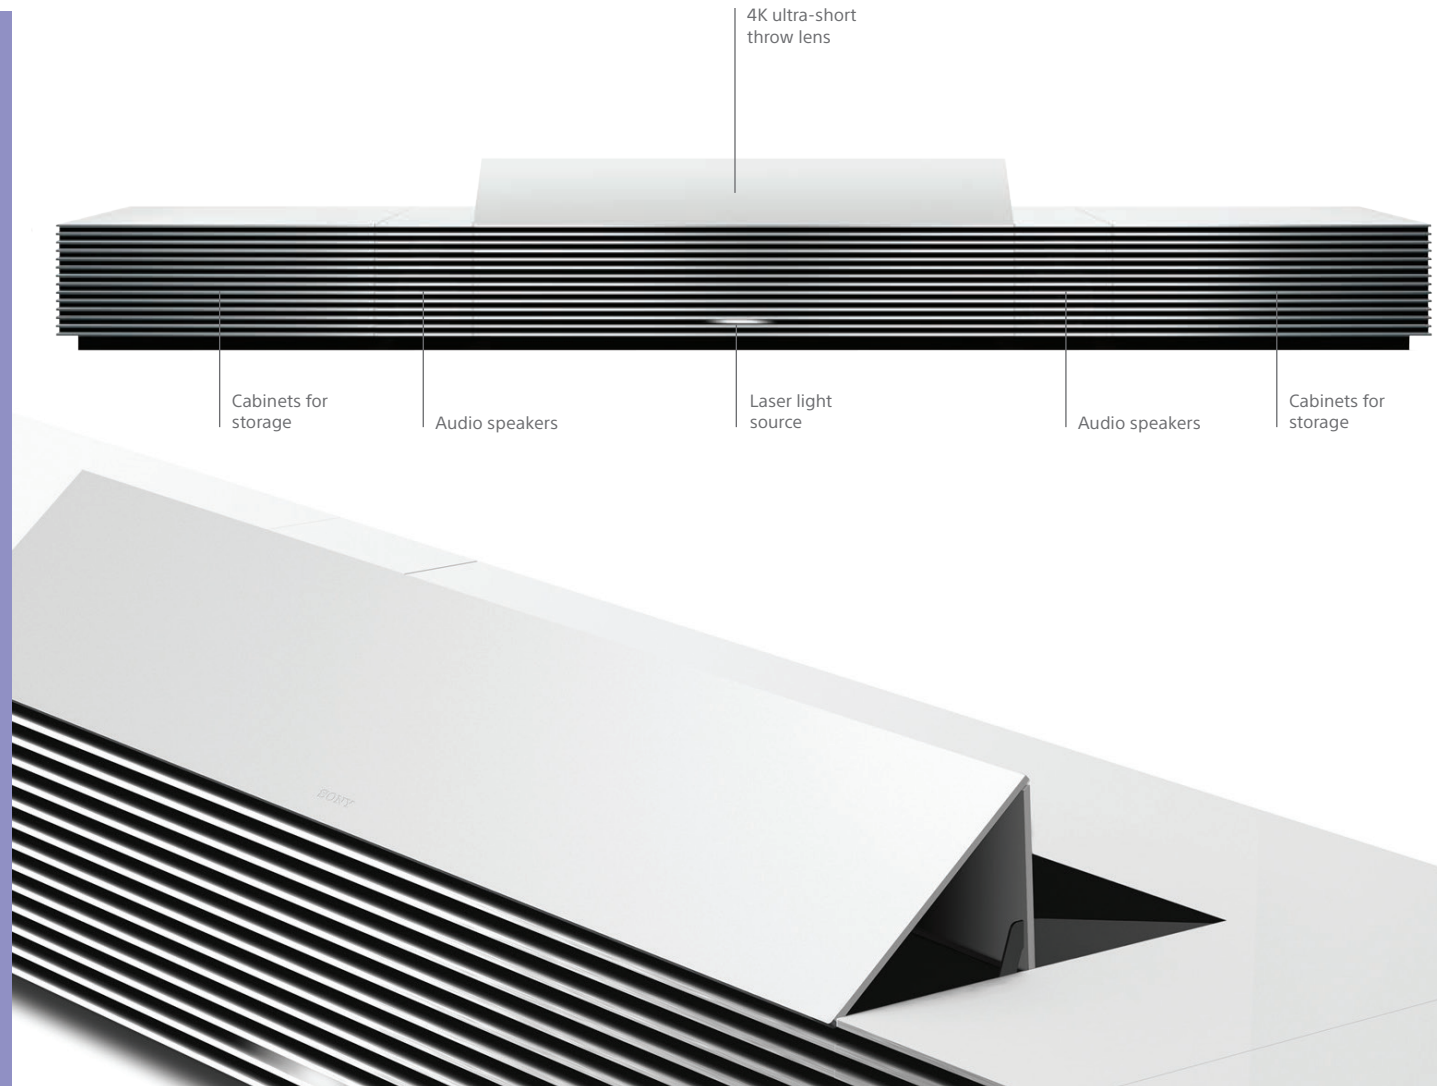

LSPX-W1S

Life Space UX: LSPX-W1S 4K Ultra Short Throw Projector

Turn your wall into a life-size window to another world. Be moved by scenery, art, movies, or sports with an expansive 147-inch image and 4x the clarity of Full HD.

Bring the world of premium entertainment right into your living space with the Sony Life Space UX 4K projector that delivers a stunningly detailed picture. Enjoy movies, concerts, art, and more. Your imagination is just the start.

Key Features:

- High brightness: 2,000 lumens
- Laser light source for 20,000 hours of virtually maintenance-free operation without the need for a lamp exchange
- 4K, ultra-short-throw
- Sleek, aluminum design
- Hand made furniture designed by Yusuke Tsujita
- 40 W + 40 W Audio