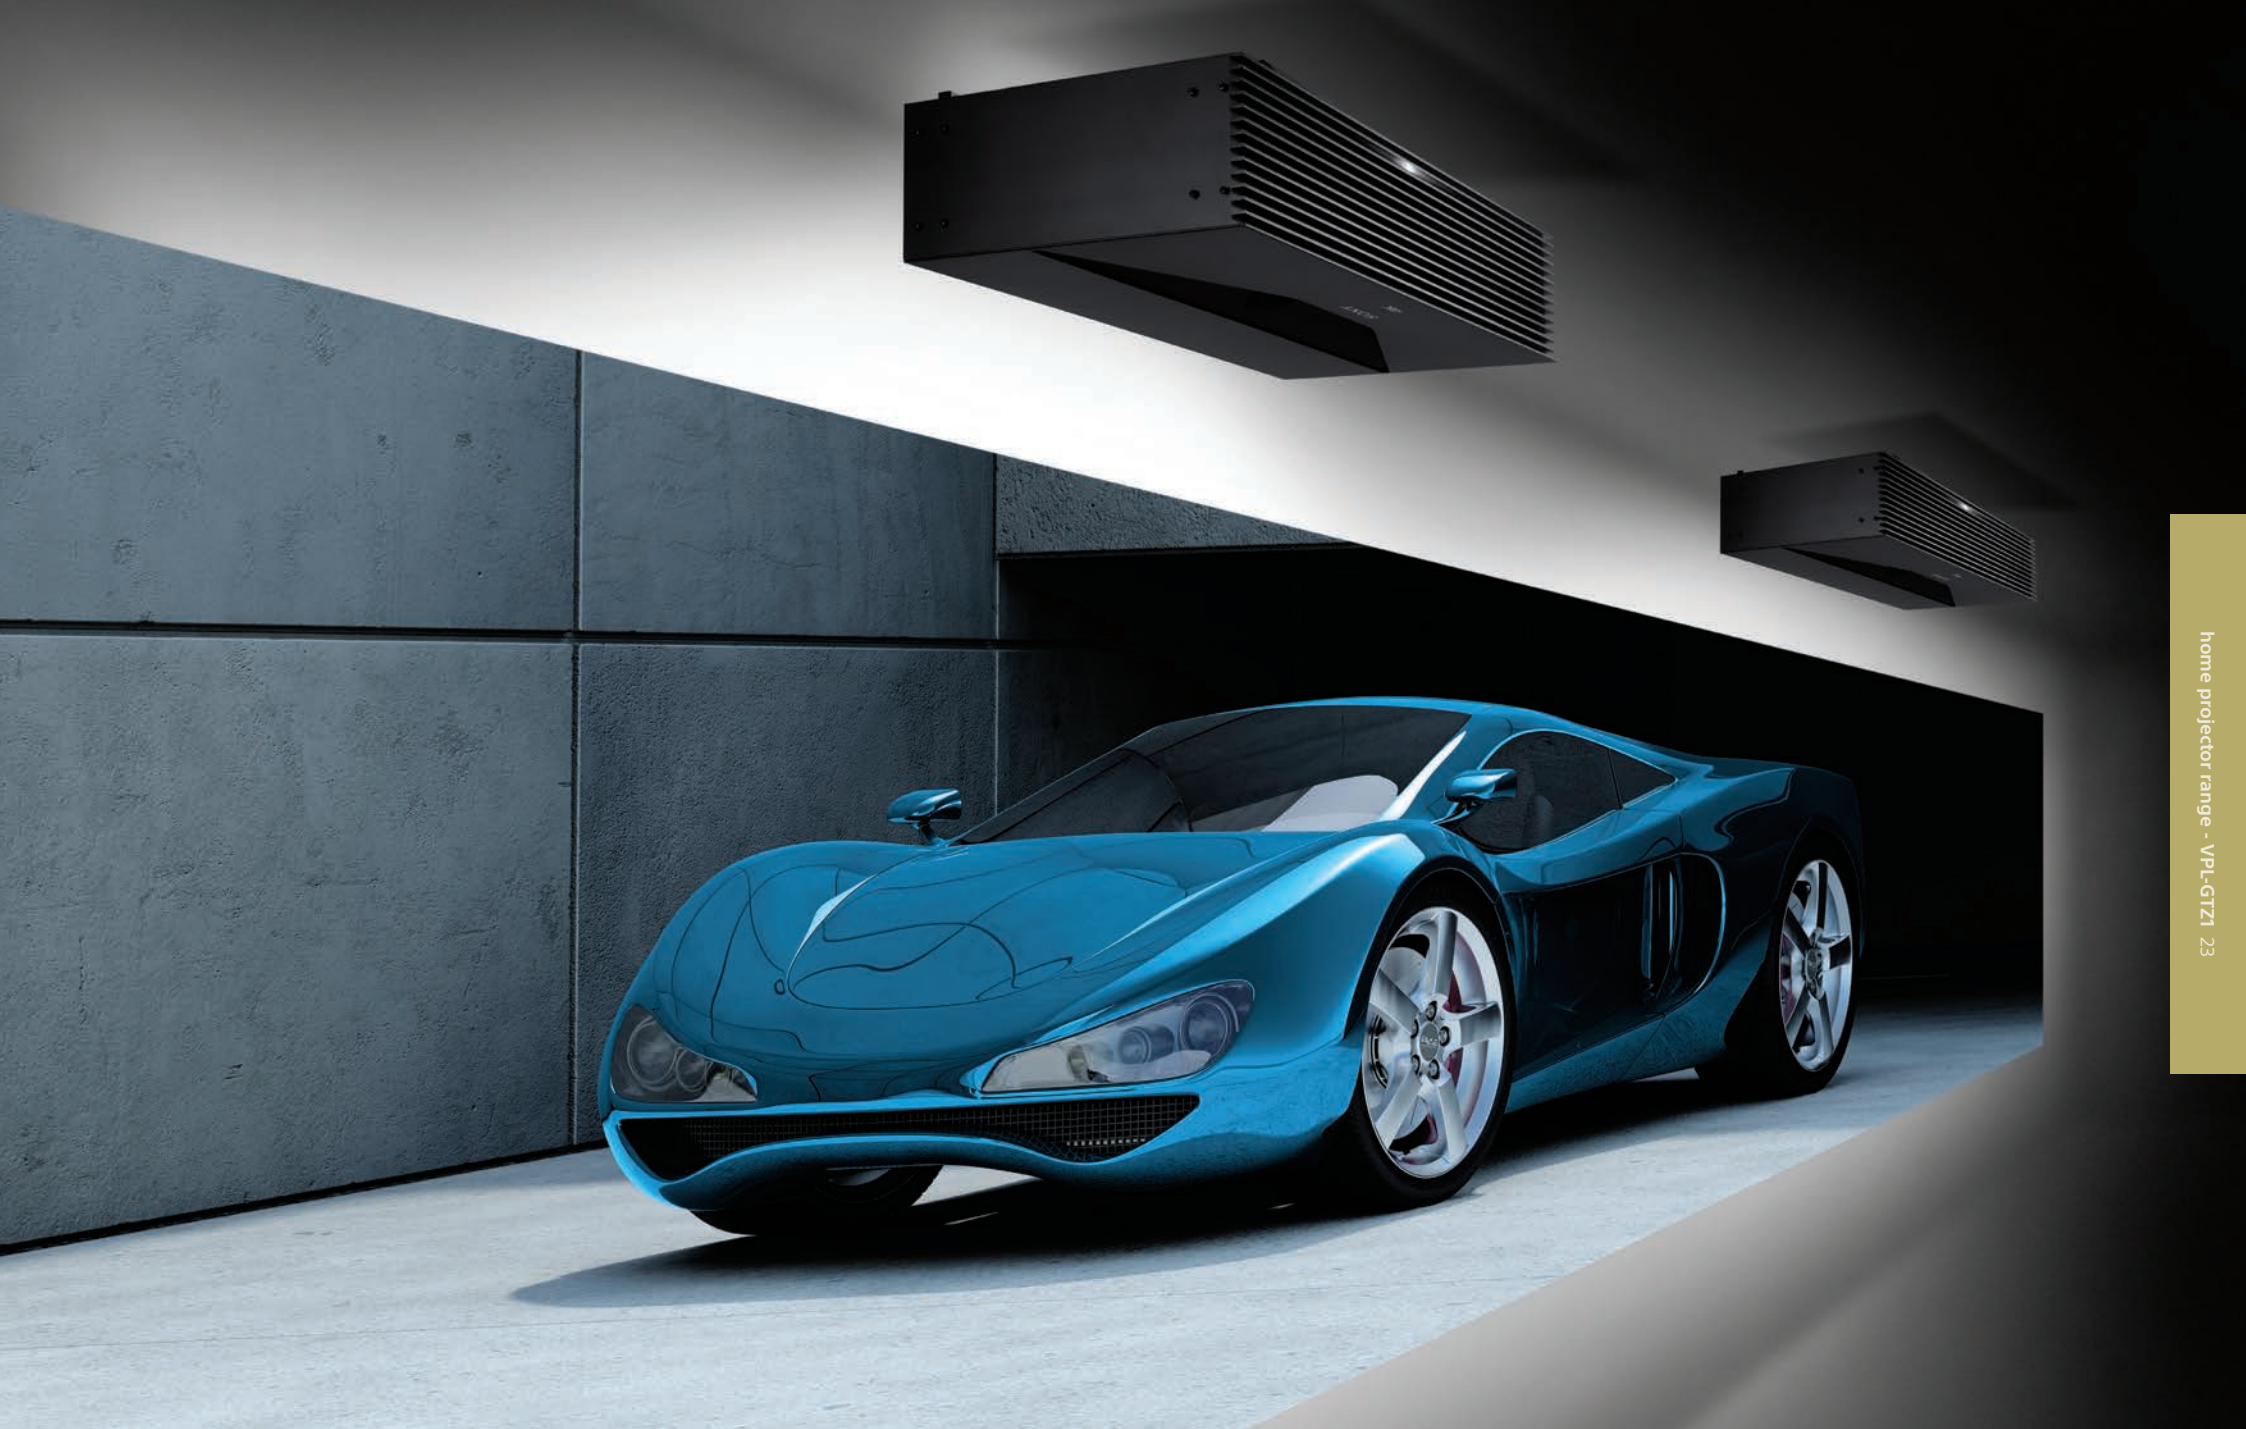

home projector range - VPL-GTZ1 23

HDMI

TRILUMINOS
DISPLAY

24P
TRUE
CINEMA

4K

SXRD

DFI Dark Frame Insertion
Motionflow

3D
World
Created by Sony