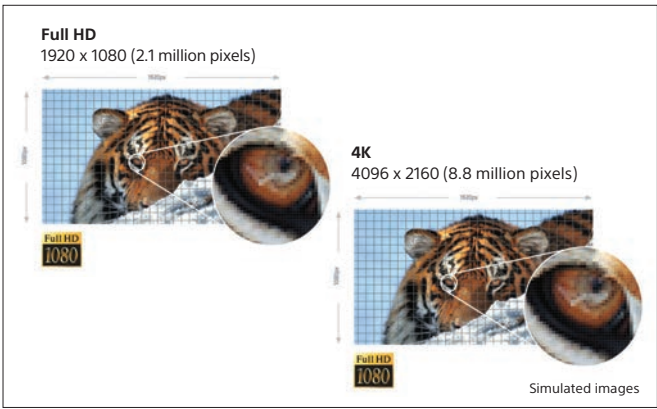

fully immersive visual experience **4K**

4K native resolution: no compromise

Our 4K Home Cinema projectors offer 4096 x 2160 resolution, more than four times the resolution of Full HD. The 4K SXRD panels have been developed by Sony using 4K technology from our professional cinema projectors. They deliver a native 4K picture with no electronic enhancement of pixels.

Reality Creation 4K upscaling of Full HD content

In addition to supporting 4K native resolution, our 4K projectors also feature Reality Creation, an exclusive Super Resolution upscaler. It dramatically enhances high definition 1080p content, so you'll get the most from your existing Blu-ray Disc™ libraries at home. For greater versatility, it can also display Full HD, 3D and even 4K upscaling of 3D movies.

High Dynamic Range (HDR)

View a wider range of brightness levels with HDR, the emerging video format that allows content creators to expand their range of creativity. HDR content will be available from major video service providers like Netflix and Amazon Instant Video soon.
(VPL-VW5000ES, VW520ES only)