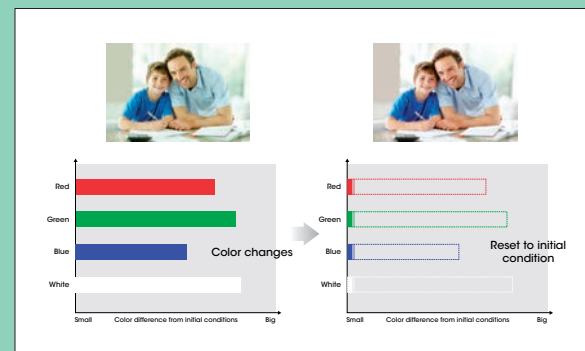

Auto Calibration

(VPL-VW5000ES and VPL-VW520ES)

After extended periods, colour can be automatically calibrated to the original factory condition. There's no need for extra calibration equipment or cameras; a built-in colour sensor stores all the necessary information.

HSV manual Colour Correction

(All models)

A correction tool allows you to adjust the hue, saturation, and brightness of each colour to get exactly the picture you want.