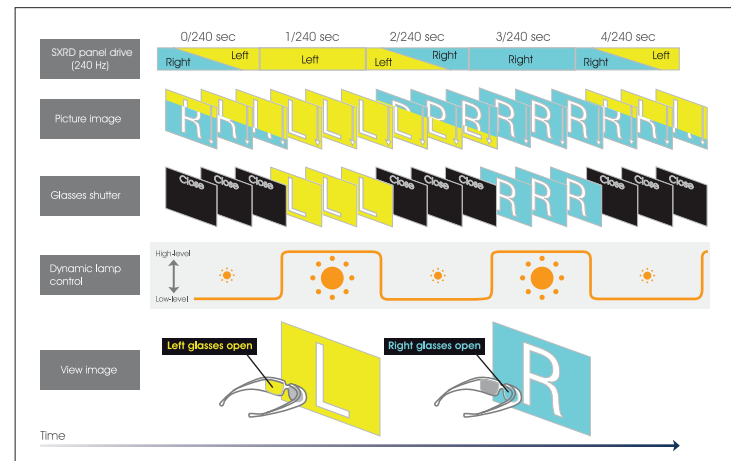

### Built-in IR 3D transmitter

For greater convenience, the VPL-VW1100ES has an IR transmitter built in, eliminating the need for extra cabling and reducing set-up time.

	VPL-VW1100ES	VPL-VW5000ES/ VPL-VW520ES/ VPL-VW320ES/ VPL-HW65ES/ VPL-HW45ES/ VPL-GTZ1/ LSPX-W1S
Built In	IR	RF
External (optional accessory)	IR/RF	N/A

### Separate 2D and 3D modes

As well as automatically recognising 2D and 3D content, our home cinema projectors allow you to pre-select from a range of viewing options: Standard, Dynamic, Cinema, Game and Photo.