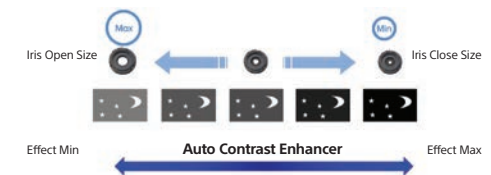

*Except VPL-VW320ES and VPL-HW45ES