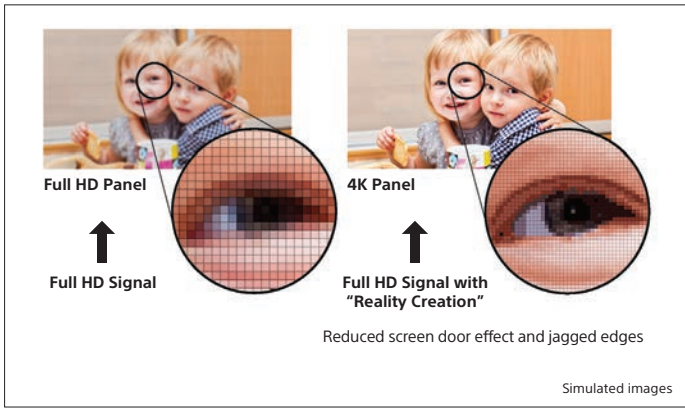

fully immersive visual experience **4K**

4K native resolution: no compromise

Our 4K Home Cinema projectors offer 4096 x 2160 resolution, more than four times the resolution of Full HD. The 4K SXRD panels have been developed by Sony using 4K technology from our professional cinema projectors. They deliver a native 4K picture with no electronic enhancement of pixels.

Reality Creation 4K upscaling of Full HD content

In addition to supporting 4K native resolution, our 4K projectors also feature Reality Creation, an exclusive Super Resolution upscaler. It dramatically enhances high definition 1080p content, so you'll get the most from your existing Blu-ray Disc™ libraries at home. For greater versatility, it can also display Full HD, 3D and even 4K upscaling of 3D movies.

High Dynamic Range (HDR)

View a wider range of brightness levels with HDR, the emerging video format that allows content creators to expand their range of creativity. HDR content will be available from major video service providers like Netflix and Amazon Instant Video soon.
(VPL-VW5000ES, VW520ES only)