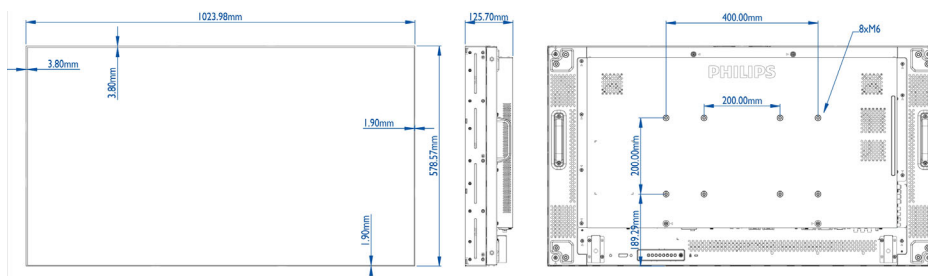

Power

- Power Saving Features: Smart Power
- Mains power: 90 ~ 240 VAC, 50/60 Hz
- Consumption (On mode): 95 W (EnergyStar 6.0 test method)
- Standby power consumption: <0.5W

Operating conditions

- Temperature range (operation): 0 ~ 40 °C
- Temperature range (storage): -20 ~ 60 °C
- Relative humidity: 20 ~ 80 %
- MTBF: 50,000 hour(s)

Sound

- Built-in speakers: 2 x 10W

Accessories

- Included accessories: Quick start guide, User manual on CD-ROM, Remote Control, Batteries for remote control, AC Power Cord, VGA cable, RS232 cable, IR sensor cable (1.8M), IR cable 3.5mm Jack (1.8M), Edge alignment pins, Edge alignment plates
- Optional accessories: Edge finishing kit, Color

- calibration kit
- Stand: BM05462 (Optional)

Miscellaneous

- On-Screen Display Languages: English, French, German, Spanish, Polish, Russian, Turkish, Italian, Simplified Chinese, Traditional Chinese
- Regulatory approvals: CE, UL/cUL, CCC, C-Tick, RoHS, GOST, CB, EPEAT, BSMI, FCC, Class A
- Warranty: 3 year warranty

Issue date 2015-05-20

Version: 1.1.1

12 NC: 8670 001 14467
EAN: 87 12581 72028 5

© 2015 Koninklijke Philips N.V.
All Rights reserved.

Specifications are subject to change without notice.
Trademarks are the property of Koninklijke Philips N.V.
or their respective owners.

www.philips.com

PEAK
CONFERENCE
www.PeakConference.com