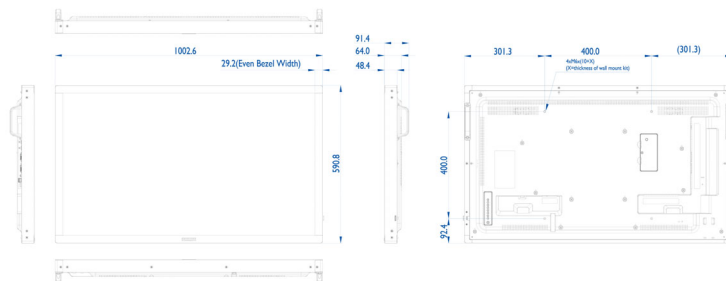

Sound

- Built-in speakers: 2 x 10W

Operating conditions

- Temperature range (operation): 5 ~ 40 °C
- Relative humidity: 20 ~ 80 %
- MTBF: 50,000 hour(s)
- Altitude: 0 ~ 3000 m
- Temperature range (storage): -20 ~ 60 °C

Power

- Mains power: 100 ~ 240 VAC, 50/60Hz
- Standby power consumption: <0.5W
- Consumption (Typical): 59 W

Accessories

- Included accessories: AC Power Cord, RS232 cable, USB cable, Remote Control, Batteries for remote control, Quick start guide
- Optional accessories: ColourCalibrationKit (CCK4601)
- Stand: BM05922 (Optional)

Miscellaneous

- On-Screen Display Languages: Arabic, English, French, German, Italian, Japanese, Polish, Spanish, Turkish, Russian, Simplified Chinese, Traditional Chinese, Danish, Dutch, Finnish, Norwegian, Portuguese, Swedish
- Regulatory approvals: CE, CCC, FCC, Class B, UL/cUL, RoHS, CB, C-Tick, BSMI, EnergyStar 7.0, GOST, PSE, VCCI
- Warranty: 3 year warranty

Multimedia Applications

- USB Playback Audio: AAC, AIF, AIFF, ASF, LPCM, M3U, M4A, MP3, MP4, WAV, WMA
- USB Playback Picture: BMP, GIF, JPEG, JPG, PDF
- USB Playback Video: M2TS, M4V, MK3D, MKV, MP4, MPEG, MPG, MTS, TS, TTS, VOB, WMV

Internal Player

- CPU: Quad Core Cortex A9 1.8GHz
- GPU: ARM Mali400 Quad Core 533MHz
- Memory: 2GB DDR3
- Storage: 16GB EMMC

Issue date 2016-12-09

Version: 1.0.1

12 NC: 8670 001 37351
EAN: 87 12581 73967 6

© 2016 Koninklijke Philips N.V.
All Rights reserved.

Specifications are subject to change without notice.
Trademarks are the property of Koninklijke Philips N.V.
or their respective owners.

www.philips.com

PEAK
CONFERENCE
www.PeakConference.com