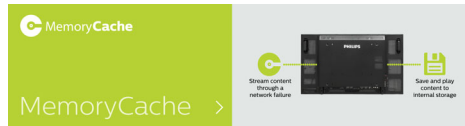

Internal Memory

Save and play content with internal memory. Upload your media into the display and playback

content immediately. Working in conjunction with the internal browser, it also serves as a memory cache when streaming online content. If the network ever fails, the internal memory keeps content running by playing a cached version of the content, ensuring that your media stays up even if the network goes down.

PCI Slot

With an integrated PCI slot, you can connect a WiFi/bluetooth or 4G LTE module, allowing for even greater communication with the display. Machine to machine communication is also enhanced, with numerous configurations available for customers to use, such as the ability to expand product features or signal-handling capability.