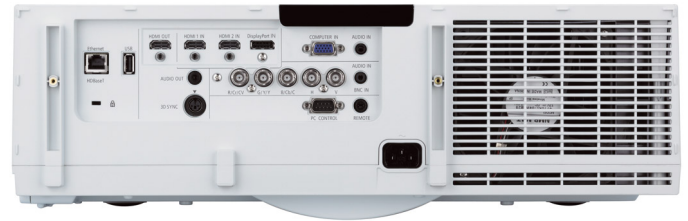

# NEC PA522U

Order Code: 60003640

NEC Professional Installation Projector

Delivering many unique features, NEC's new PA Series is the world's first projector range to offer a 4K interface for multi-screen display capability. Outstanding picture quality is guaranteed with NEC's 3rd generation Sweetvision®, high brightness levels and NEC's unique scaler chip.

The new PA522U offers rich connectivity with a wide range of inputs and unrivalled installation capability making it **ideal for corporates, higher education, museums and signage applications in large rooms and auditoriums.**

**Easy way to a big picture** - up to 4K interface, HDMI-out signal loop through, built-in signal splitter and edge blending capability enables large presentation pictures without any external devices. PiP function allows additional sources to be displayed.