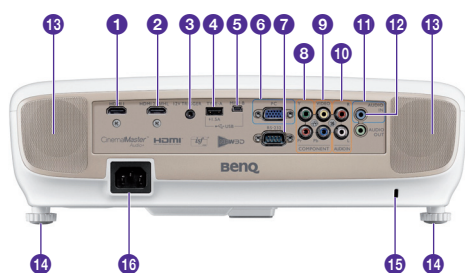

Input and Output Terminals

1. 1 HDMI input port
2. 2 MHL/HDMI dual mode port
   Connects to MHL or HDMI compatible devices and charges the connected MHL compatible device as long as power is fed to the projector.
3. 3 12VDC output terminal
   Triggers external devices such as an electric screen or light control, etc.
4. 4 USB Type-A port
   Charges the receiver box of the Wireless FHD Kit (optional accessory).
5. 5 USB Mini-B port
   Used for service.
6. 6 RGB (PC)/Component video (YPbPr/YCbCr) signal input jack
7. 7 RS-232 control port
   Interfaces with a PC or home theater control/automation system.
8. 8 Component Video inputs (RCA)
   Support Y/PB/PR or Y/CB/CR video signal.
9. 9 Video input jack
10. 10 Audio (L/R) input jacks
11. 11 Audio input jack
12. 12 Audio output jack
13. 13 Speaker grills
14. 14 Rear adjuster feet
15. 15 AC Power cable inlet
16. 16 Kensington lock slot

Product Specifications