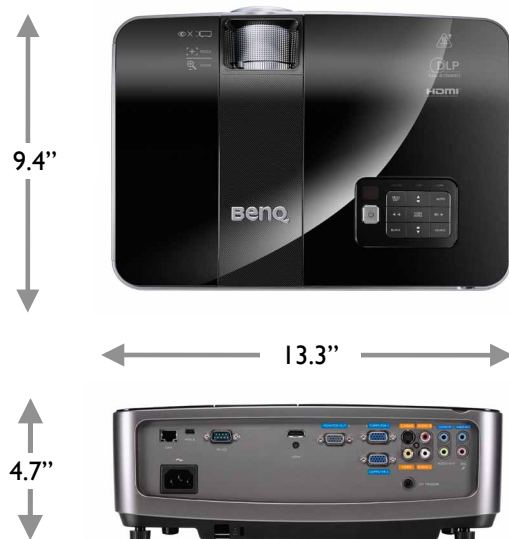

The screen aspect ratio is 4:3 and the projected picture is 4:3

Wall Mount Chart

Ceiling Mount screw: M4
(Max L = 25 mm; Min L = 20 mm)

Unit: inch

Dimensions

Enjoyment Matters

PEAK
CONFERENCE
www.PeakConference.com