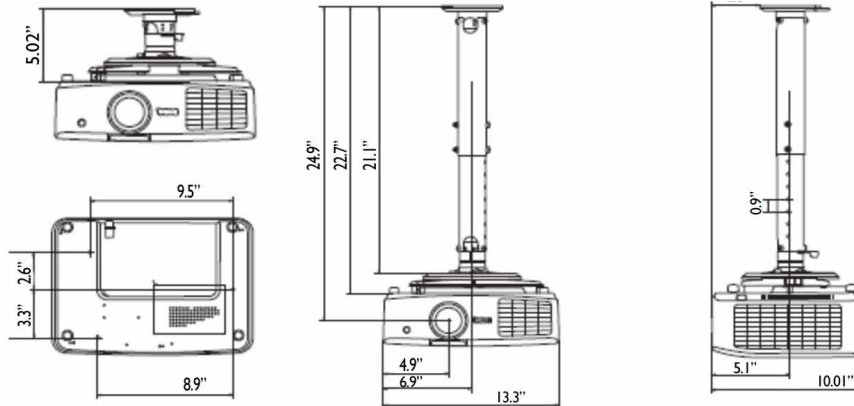

MX722 Digital Projector

Distance Chart

Screen Size				Distance from screen (inch)			Vertical offset (inch)
Diagonal		W (inch)	H (inch)	Min length (Max zoom)	Average	Min length (Max zoom)	
Inch	mm						
40	1016	32	24	48.5	55.7	62.9	1.81
50	1270	40	30	60.5	30.2	78.7	2.2
60	1524	48	36	72.6	83.9	94.4	2.7
70	1778	56	42	84.8	97.5	110.2	3.1
80	2032	64	48	96.9	111.4	125.9	3.5
90	2286	72	54	109.0	125.3	141.7	4.1
100	2540	80	60	121.1	139.2	157.4	4.4
120	3048	96	72	145.3	167.1	188.9	5.4
150	3810	120	90	181.7	208.9	236.2	6.7
200	5080	160	120	242.3	278.6	314.9	9.1
250	6350	200	150	302.8	348.2	393.7	11.3
300	7620	240	180	363.4	417.9	472.4	13.5

The screen aspect ratio is 4:3 and the projected picture is 4:3

Wall Mount Chart

Ceiling Mount screw: M4
(Max L = 25 mm; Min L = 20 mm)

Unit: inch

Dimensions

Enjoyment Matters

PEAK
CONFERENCE
www.PeakConference.com