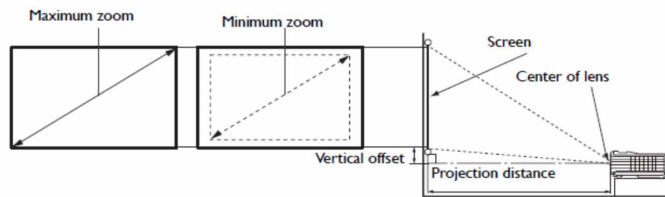

MX722 Digital Projector

Distance Chart

Screen Size				Distance from screen (inch)			Vertical offset (inch)
Diagonal		W (inch)	H (inch)	Min length (Max zoom)	Average	Min length (Max zoom)	
Inch	mm						
40	1016	32	24	48.5	55.7	62.9	1.81
50	1270	40	30	60.5	30.2	78.7	2.2
60	1524	48	36	72.6	83.9	94.4	2.7
70	1778	56	42	84.8	97.5	110.2	3.1
80	2032	64	48	96.9	111.4	125.9	3.5
90	2286	72	54	109.0	125.3	141.7	4.1
100	2540	80	60	121.1	139.2	157.4	4.4
120	3048	96	72	145.3	167.1	188.9	5.4
150	3810	120	90	181.7	208.9	236.2	6.7
200	5080	160	120	242.3	278.6	314.9	9.1
250	6350	200	150	302.8	348.2	393.7	11.3
300	7620	240	180	363.4	417.9	472.4	13.5

The screen aspect ratio is 4:3 and the projected picture is 4:3

Wall Mount Chart

Ceiling Mount screw: M4
(Max L = 25 mm; Min L = 20 mm)

Unit: inch

Dimensions

Enjoyment Matters

PEAK
CONFERENCE
www.PeakConference.com