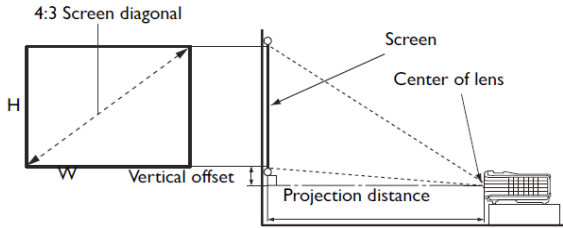

<b>Dimensions</b>	Dimensions(W x H x D)	283 x 95 x 222 mm (include feet) 283 x 88.7 x 222 (exclude feet)
	Weight	1.8kg (3.96lbs)

<b>Power</b>	Power Supply	AC100 to 240 V, 50 to 60 Hz
	Power Consumption	270W(Normal), 220W (Eco) Standby<0.5W

<b>Picture Modes</b>	Dynamic/Presentation/sRGB/Cinema/User 1/User 2
----------------------	--

<b>Accessories</b>	<b>Standard</b>	<b>Optional</b>
	Remote Control w/ Battery	Spare Lamp Kit
	Power Cord (by region)	Ceiling Mount
	Quick Start Guide	3D Glasses
	Warranty Card (by region)	Carry bag
	VGA(D-sub 15pin) Cable	

\*Lamp life results will vary depending on environmental conditions and usage. Actual product's features and specifications are subject to change without notice.

MS506 Digital Projector

Distance Chart

Diagonal	Screen size		Distance from screen (mm)			Vertical offset (mm)	
	W (mm)	H (mm)	Min length (max. zoom)	Average	Max length (min. zoom)		
60	1524	1219	914	2385	2504	2623	91
70	1778	1422	1067	2782	2921	3060	107
80	2032	1626	1219	3179	3338	3497	122
90	2286	1829	1372	3577	3756	3935	137
100	2540	2032	1524	3974	4173	4372	152
120	3048	2438	1829	4769	5008	5246	183
140	3556	2845	2134	5564	5842	6121	213
150	3810	3048	2286	5962	6260	6558	229
160	4064	3251	2438	6359	6677	6995	244
180	4572	3658	2743	7154	7512	7869	274
200	5080	4064	3048	7949	8346	8744	305
220	5588	4470	3353	8744	9181	9618	335
240	6096	4877	3658	9538	10015	10492	366
260	6604	5283	3962	10333	10850	11367	396
280	7112	5690	4267	11128	11685	12241	427
300	7620	6096	4572	11923	12519	13115	457