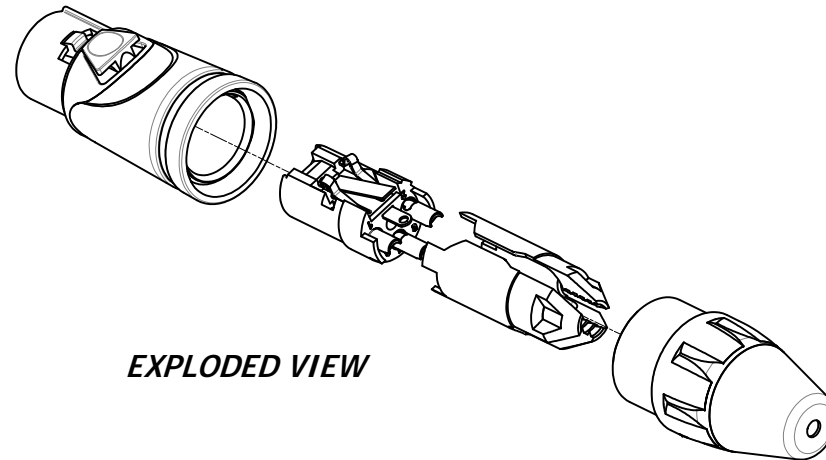

PART NUMBER BREAKDOWN

AX3FB1-AU BULK

SERIES PREFIX AX3F = 3 SOCKET FEMALE AX4F = 4 SOCKET FEMALE AX5F = 5 SOCKET FEMALE
SHELL FINISH BLANK = NICKEL PLATED B = BLACK
SLEEVE COLOR BLANK = BLACK 1 = BROWN 2 = RED 3 = ORANGE 4 = YELLOW 5 = GREEN 6 = BLUE 7 = VIOLET 8 = GREY 9 = WHITE C = CLEAR
CONTACT PLATING BLANK = STANDARD AU = GOLD PLATE
PACKAGING BLANK = INDIVIDUAL BAGS BULK = BULK PACKED

EXPLODED VIEW

3D VIEW

UNLESS OTHERWISE SPECIFIED TOLERANCE TO BE		THIS DOCUMENT IS THE PROPERTY OF AMPHENOL AUSTRALIA PTY. LTD. NO PART THEREOF MAY BE REPRODUCED AND USED WITHOUT THE PRIOR WRITTEN CONSENT OF THE OWNER				Amphenol Amphenol Australia Pty.Ltd, 2 Fiveways Blvd, Keysborough, VIC 3173	
LINEAR	ANGULAR	MATERIAL: SEE COMPONENTS		DRN: T.N	DATE: 25/06/08	TITLE: XLR FEMALE PLUG AX SERIES CUSTOMER DRAWING	
X ±0.5	X° ±1	BREAK ALL SHARP EDGES AND REMOVE ALL BURRS		CKD: P.M	DATE: 22/12/08	PART No: SEE P/No BREAKDOWN	
X.X ±0.1	X.X° ±30°	DO NOT SCALE		APP'D: P.M	DATE: 22/12/08	DRAWING NO. SHEET	
X.XX ±0.05	X.XX° ±15°	DIMENSIONS IN MILLIMETRES		SCALE: 1:1	SIZE: A4	CAD FILE: 5501535000210	
		THIRD ANGLE PROJECTION				55010535-000-2 2/2	