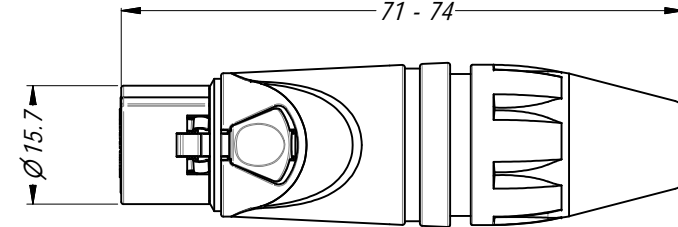

PART NUMBER BREAKDOWN

AX3FB1-AU BULK

SERIES PREFIX AX3F = 3 SOCKET FEMALE AX4F = 4 SOCKET FEMALE AX5F = 5 SOCKET FEMALE
SHELL FINISH BLANK = NICKEL PLATED B = BLACK
SLEEVE COLOR BLANK = BLACK 1 = BROWN 2 = RED 3 = ORANGE 4 = YELLOW 5 = GREEN 6 = BLUE 7 = VIOLET 8 = GREY 9 = WHITE C = CLEAR
CONTACT PLATING BLANK = STANDARD AU = GOLD PLATE
PACKAGING BLANK = INDIVIDUAL BAGS BULK = BULK PACKED

EXPLODED VIEW

3D VIEW

UNLESS OTHERWISE SPECIFIED TOLERANCE TO BE		THIS DOCUMENT IS THE PROPERTY OF AMPHENOL AUSTRALIA PTY. LTD. NO PART THEREOF MAY BE REPRODUCED AND USED WITHOUT THE PRIOR WRITTEN CONSENT OF THE OWNER				Amphenol Amphenol Australia Pty.Ltd, 2 Fiveways Blvd, Keysborough, VIC 3173	
LINEAR	ANGULAR	MATERIAL: SEE COMPONENTS		DRN: T.N	DATE: 25/06/08	TITLE: XLR FEMALE PLUG AX SERIES CUSTOMER DRAWING	
X ±0.5	X° ±1	BREAK ALL SHARP EDGES AND REMOVE ALL BURRS		CKD: P.M	DATE: 22/12/08	PART No: SEE P/No BREAKDOWN	
X.X ±0.1	X.X° ±30°	DO NOT SCALE		APP'D: P.M	DATE: 22/12/08	DRAWING NO. SHEET	
X.XX ±0.05	X.XX° ±15°	DIMENSIONS IN MILLIMETRES		SCALE: 1:1	SIZE: A4	CAD FILE: 5501535000210	
		THIRD ANGLE PROJECTION				55010535-000-2 2/2	