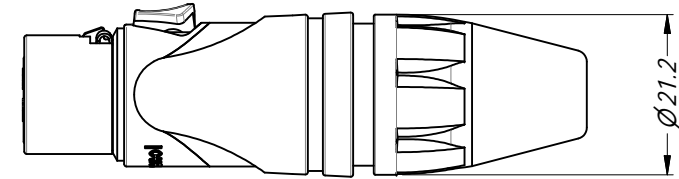

PART NUMBER BREAKDOWN

AX3FB1-AU BULK

SERIES PREFIX AX3F = 3 SOCKET FEMALE AX4F = 4 SOCKET FEMALE AX5F = 5 SOCKET FEMALE
SHELL FINISH BLANK = NICKEL PLATED B = BLACK
SLEEVE COLOR BLANK = BLACK 1 = BROWN 2 = RED 3 = ORANGE 4 = YELLOW 5 = GREEN 6 = BLUE 7 = VIOLET 8 = GREY 9 = WHITE C = CLEAR
CONTACT PLATING BLANK = STANDARD AU = GOLD PLATE
PACKAGING BLANK = INDIVIDUAL BAGS BULK = BULK PACKED

EXPLODED VIEW

3D VIEW

UNLESS OTHERWISE SPECIFIED TOLERANCE TO BE		THIS DOCUMENT IS THE PROPERTY OF AMPHENOL AUSTRALIA PTY. LTD. NO PART THEREOF MAY BE REPRODUCED AND USED WITHOUT THE PRIOR WRITTEN CONSENT OF THE OWNER				Amphenol Amphenol Australia Pty.Ltd, 2 Fiveways Blvd, Keysborough, VIC 3173	
LINEAR	ANGULAR	MATERIAL: SEE COMPONENTS		DRN: T.N	DATE: 25/06/08	TITLE: XLR FEMALE PLUG AX SERIES CUSTOMER DRAWING	
X ±0.5	X° ±1	BREAK ALL SHARP EDGES AND REMOVE ALL BURRS		CKD: P.M	DATE: 22/12/08	PART No: SEE P/No BREAKDOWN	
X.X ±0.1	X.X° ±30°	DO NOT SCALE		APP'D: P.M	DATE: 22/12/08	DRAWING NO. SHEET	
X.XX ±0.05	X.XX° ±15°	DIMENSIONS IN MILLIMETRES		SCALE: 1:1	SIZE: A4	CAD FILE: 5501535000210	
		THIRD ANGLE PROJECTION				55010535-000-2 2/2	