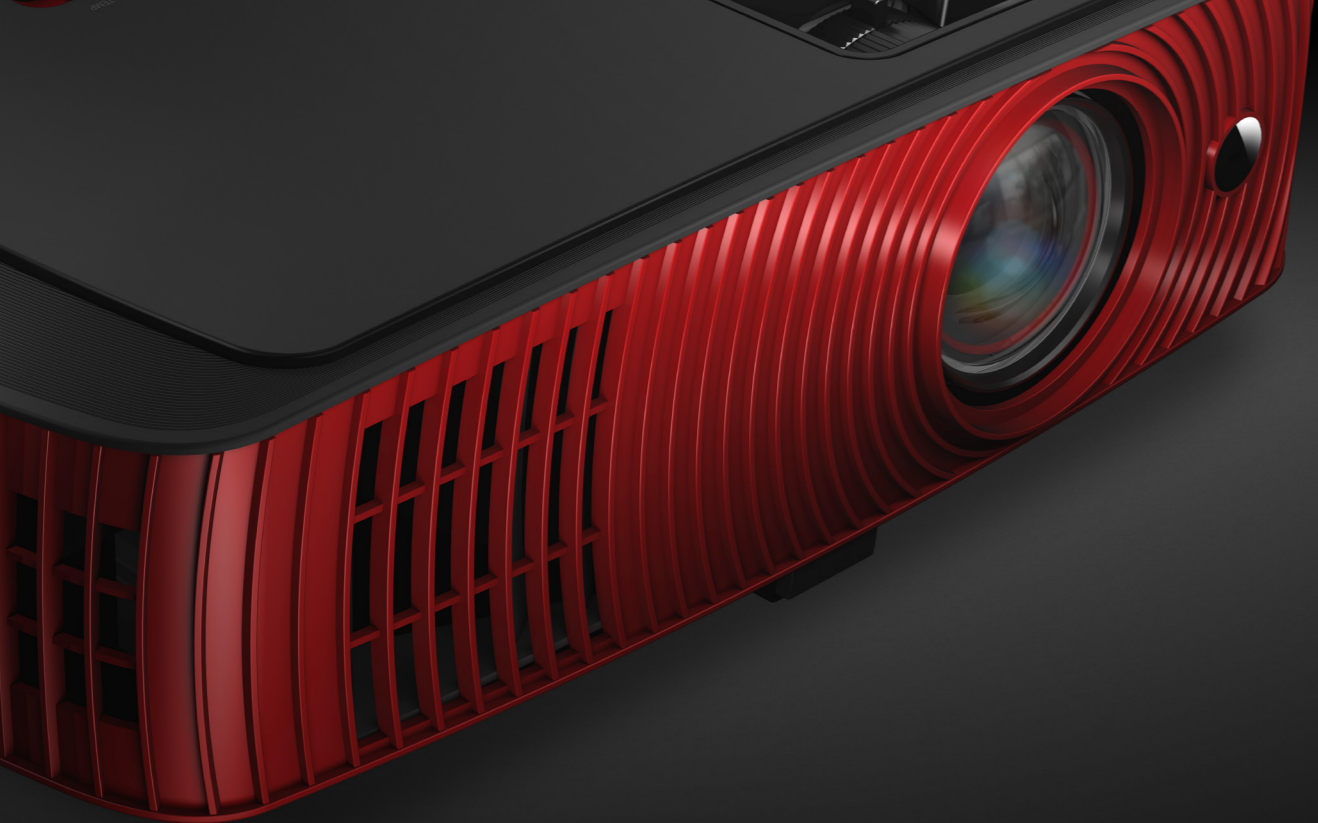

SPECIFICATIONS

Model	Z650
Projection System	DLP®
Resolution	1080p (1,920 x 1,080)
Aspect Ratio	16:9 (Native), 4:3 (Supported)
Throw Ratio	100" @ 1.5m (0.69 ~ 0.76)
Contrast Ratio	20,000:1 Dynamic Black
Brightness	2,200 ANSI Lumens
Projection Lens	F = 2.60-2.78, f = 10.20mm ~ 11.22mm, Manual Zoom & Focus
Keystone correction	+/-30 degrees (Vertical & Horizontal) 4-Corner Correction
Lamp Life	Up to 6,000 Hours
Audio	10W x 2, DTS Sound, Bluetooth audio connection supported
Input Interface	Analog RGB/Component Video (D-sub) x 1 Composite Video (RCA) x 1 S-Video (Mini DIN) x 1 Component (3 RCA) x 1 HDMI (Video, Audio, HDCP) x 1 HDMI/MHL (Video, Audio, HDCP) x 1 HDMI/MHL (Video, Audio, HDCP, Internal) x 1 PC Audio (Stereo mini jack) x 1
Output Interface	Analog RGB (D-sub) x 1, PC Audio (Stereo mini jack) x 1, DC Out (5V/1A, USB Type A) x 1, DC Out (5V/1A, USB Micro-B, Internal Plug) x 1
Control Interface	USB (Mini-B) x 1 RS232 (D-sub) x 1
Dimensions	357 (W) x 241 (D) x 98 (H) mm (14 x 9.5 x 3.9 inches)
Weight	3.4 Kg (7.5 lbs)

Epic gaming? How about
MONUMENTAL!

acer

Predator Z650

Survey the battlegrounds with your soldiers and prepare for a truly monumental experience.

GLORIOUS GAMING

Enjoy killer visuals with Predator Z650's Game Auto mode which analyzes content in real time and automatically enhances it. You can also capture a screenshot of an epic win or beautiful game artwork to use as your personal splash screen.

SET UP ANYWHERE

Play games anywhere with short throw projection. From 1.5 meters, you can share 100 inches of gaming goodness. The Z650 also features wireless streaming at lossless 1080p¹, and our HiddenDongle design that keeps extra feature dongles out of the way.

PORTABLE AUDIO

Entertain your crowd with the Predator Z650's built-in dual DTS® Sound speakers that can make some serious noise. And for a wireless audio experience, you can even connect to a Bluetooth headset, sound bar or sound system.