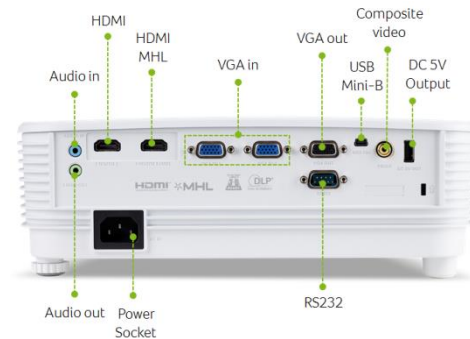

Feature Highlights

Expressive display

- SVGA (800 x 600) – P1150
- XGA (1,024 x 768) – P1250
- 3,600 ANSI lumens
- Dynamic Black 20,000:1
- Acer BlueLight Shield
- Acer LumiSense
- Acer ColorBoost3D
- Acer ColorSafe II
- HDMI 3D with 144Hz 24p

Enhanced usability

- 3W built-in speaker – P1150
- 10W built-in speaker – P1250
- Wireless Projection¹
- AC power on
- Instant resume
- Acer SmartFormat

Installation flexibility

- Auto Keystone correction
- Auto ceiling-mounted correction
- Top-loading lamp

Eco-friendly functionality

- Acer EcoProjection
- Lamp Life up to 15,000 hours in ExtremeEco mode

BlueLightShield™

Acer BlueLight Shield

Acer BlueLight shield allows users to lower levels of blue light to lessen the negative effects of blue light exposure. There are three levels of filter in projector suitable for different scenario. Each level also contains dynamic mechanism that will optimize the blue light level based on content. BlueLight shield can reduce up to 30% blue light and protect your eyes.

Acer LumiSense

LumiSense incorporates a clever content-aware process. It analyzes projected content frame by frame and dynamically adjusts image visibility to optimum levels. Thanks to LumiSense intelligent judgment and dynamic adjustment, all dark scenes are clearly displayed with no loss of detail.